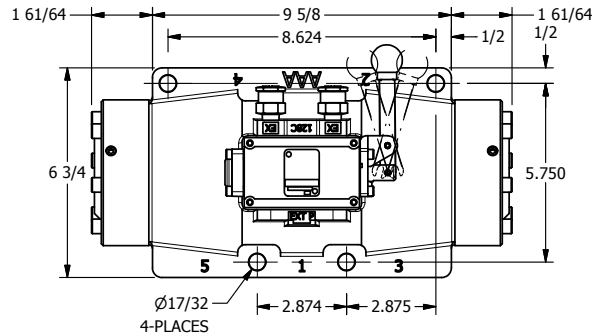

4

3

2

1

**AAA**  
PRODUCTS  
INTERNATIONAL

**AAA PRODUCTS  
INTERNATIONAL**  
7114 Harry Hines Blvd  
Dallas, TX 75235

TITLE: 1-1/2" SIDE PORT, LEVER, 3 POS,  
SPR CTR, LEVER SHFT, FLOAT CTR SPL,  
90D LEVER

DRAWING NO.:  
DIM\_HY12GR

THE INFORMATION CONTAINED WITHIN THIS DOCUMENT IS PROPRIETARY TO AAA PRODUCTS AND MAY NOT BE DISCLOSED WITHOUT PRIOR WRITTEN CONSENT

4

3

2

1

B

B