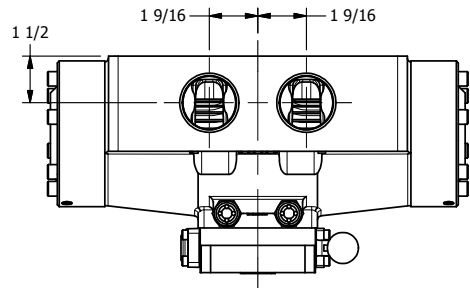

4

3

2

1

**AAA**  
PRODUCTS  
INTERNATIONAL

**AAA PRODUCTS  
INTERNATIONAL**  
7114 Harry Hines Blvd  
Dallas, TX 75235

TITLE: 1-1/2" SIDE PORT, LEVER, 3 POS,  
SPR CTR, LEVER SHFT, FLOAT CTR SPL,  
90D LEVER

DRAWING NO.:  
DIM\_HY12GR

THE INFORMATION CONTAINED WITHIN THIS DOCUMENT IS PROPRIETARY TO AAA PRODUCTS AND MAY NOT BE DISCLOSED WITHOUT PRIOR WRITTEN CONSENT

4

3

2

1

B

B