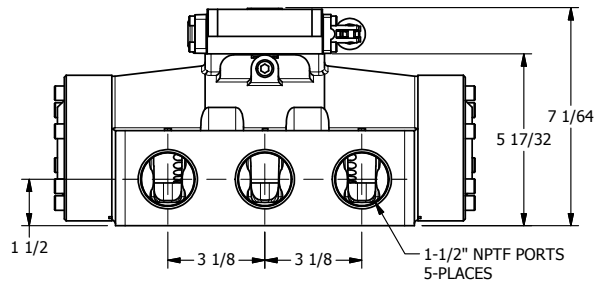

4

3

2

1

**AAA**  
PRODUCTS  
INTERNATIONAL

**AAA PRODUCTS  
INTERNATIONAL**  
7114 Harry Hines Blvd  
Dallas, TX 75235

TITLE: 1-1/2" SIDE PORT, LEVER, 3 POS,  
SPR CTR, LEVER SHFT, FLOAT CTR SPL,  
90D LEVER

DRAWING NO.:  
DIM\_HY12GR

THE INFORMATION CONTAINED WITHIN THIS DOCUMENT IS PROPRIETARY TO AAA PRODUCTS AND MAY NOT BE DISCLOSED WITHOUT PRIOR WRITTEN CONSENT

4

3

2

1

B

B