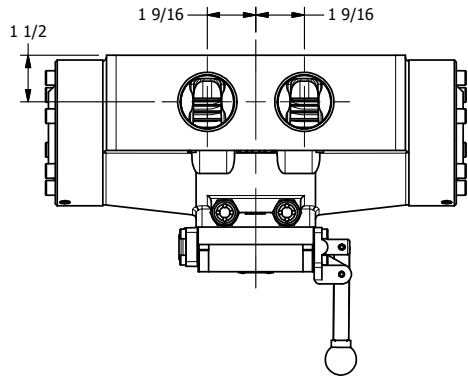

4

3

2

1

**AAA**  
PRODUCTS  
INTERNATIONAL

**AAA PRODUCTS  
INTERNATIONAL**  
7114 Harry Hines Blvd  
Dallas, TX 75235

TITLE: 1-1/2" SIDE PORT, LEVER, 3 POS,  
SPR CTR, LEVER SHFT, FLOAT CTR SPL

PART NO.:  
DIM\_HY12G