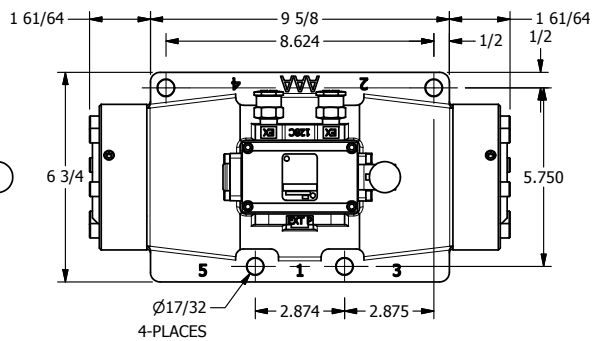

4

3

2

1

**AAA**  
PRODUCTS  
INTERNATIONAL

**AAA PRODUCTS  
INTERNATIONAL**  
7114 Harry Hines Blvd  
Dallas, TX 75235

TITLE: 1-1/2" SIDE PORT, LEVER, 3 POS,  
SPR CTR, LEVER SHFT, FLOAT CTR SPL

PART NO.:  
DIM\_HY12G