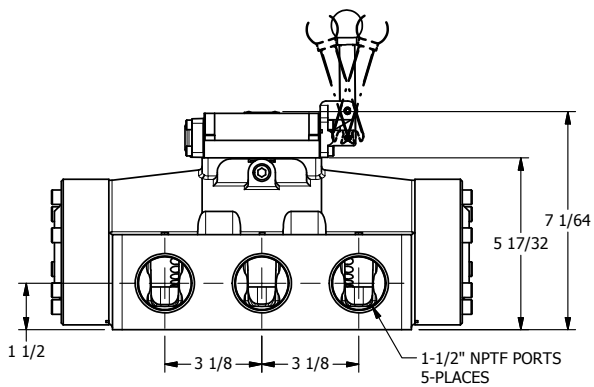

4

3

2

1

**AAA**  
PRODUCTS  
INTERNATIONAL

**AAA PRODUCTS  
INTERNATIONAL**  
7114 Harry Hines Blvd  
Dallas, TX 75235

TITLE: 1-1/2" SIDE PORT, LEVER, 3 POS,  
SPR CTR, LEVER SHFT, FLOAT CTR SPL

PART NO.:  
DIM\_HY12G