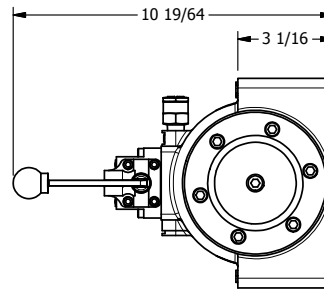

4

3

2

1

**AAA**  
PRODUCTS  
INTERNATIONAL

**AAA PRODUCTS  
INTERNATIONAL**  
7114 Harry Hines Blvd  
Dallas, TX 75235

TITLE: 1-1/2" SIDE PORT, LEVER, 3 POS,  
SPR CTR, LEVER SHFT, FLOAT CTR SPL

PART NO.:  
DIM\_HY12G