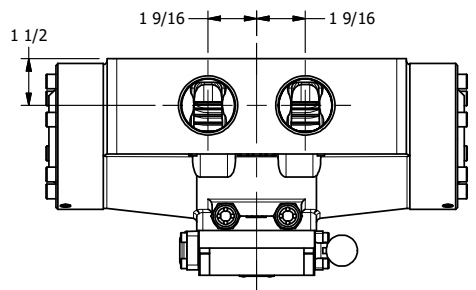

4

3

2

1

AAA
PRODUCTS
INTERNATIONAL

**AAA PRODUCTS
INTERNATIONAL**
7114 Harry Hines Blvd
Dallas, TX 75235

TITLE: 1-1/2" SIDE PORT, LEVER, 3 POS,
SPR CTR, LEVER SHFT, REGEN CTR SPL,
90D LEVER, EXTERNAL PILOT

DRAWING NO.:
DIM_HY12DRZ