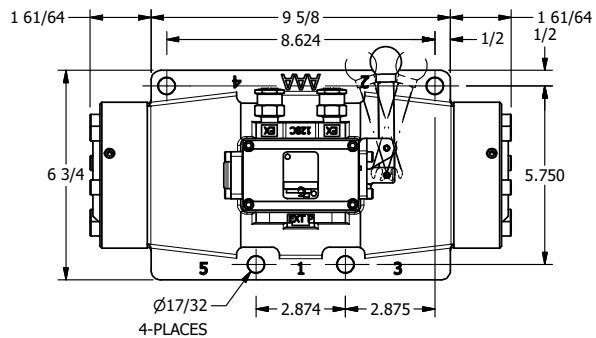

4

3

2

1

AAA
PRODUCTS
INTERNATIONAL

**AAA PRODUCTS
INTERNATIONAL**
7114 Harry Hines Blvd
Dallas, TX 75235

TITLE: 1-1/2" SIDE PORT, LEVER, 3 POS,
SPR CTR, LEVER SHFT, REGEN CTR SPL,
90D LEVER, EXTERNAL PILOT

DRAWING NO.:
DIM_HY12DRZ