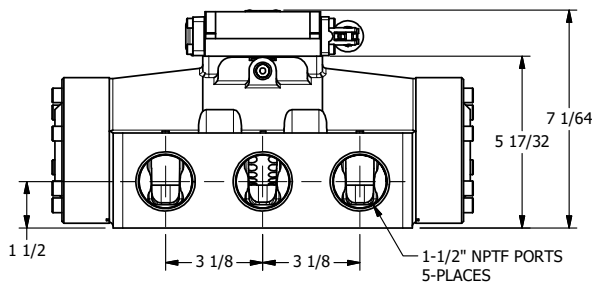

4

3

2

1

AAA
PRODUCTS
INTERNATIONAL

**AAA PRODUCTS
INTERNATIONAL**
7114 Harry Hines Blvd
Dallas, TX 75235

TITLE: 1-1/2" SIDE PORT, LEVER, 3 POS,
SPR CTR, LEVER SHFT, REGEN CTR SPL,
90D LEVER, EXTERNAL PILOT

DRAWING NO.:
DIM_HY12DRZ