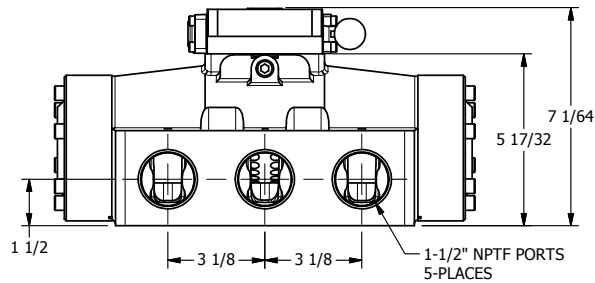

4

3

2

1

AAA
PRODUCTS
INTERNATIONAL

**AAA PRODUCTS
INTERNATIONAL**
7114 Harry Hines Blvd
Dallas, TX 75235

TITLE: 1-1/2" SIDE PORT, LEVER, 3 POS,
SPR CTR, LEVER SHFT, REGEN CTR SPL,
270D LEVER

DRAWING NO.:
DIM_HY12DRT