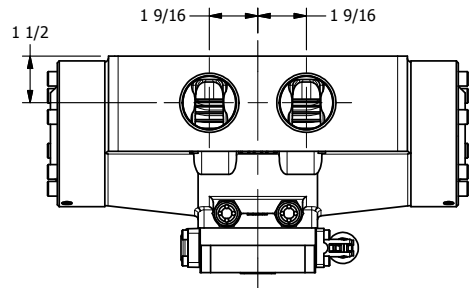

4

3

2

1

AAA
PRODUCTS
INTERNATIONAL

**AAA PRODUCTS
INTERNATIONAL**
7114 Harry Hines Blvd
Dallas, TX 75235

TITLE: 1-1/2" SIDE PORT, LEVER, 3 POS,
SPR CTR, LEVER SHFT, REGEN CTR SPL,
270D LEVER

DRAWING NO.:
DIM_HY12DRT