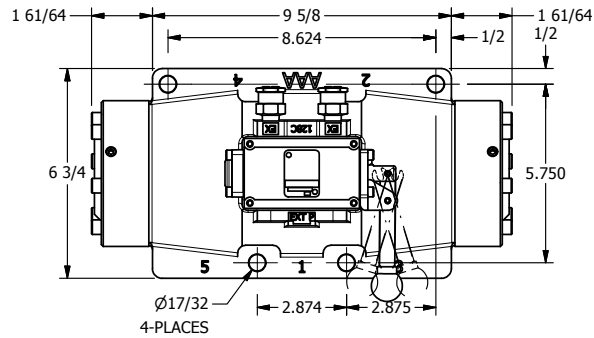

4

3

2

1

AAA
PRODUCTS
INTERNATIONAL

**AAA PRODUCTS
INTERNATIONAL**
7114 Harry Hines Blvd
Dallas, TX 75235

TITLE: 1-1/2" SIDE PORT, LEVER, 3 POS,
SPR CTR, LEVER SHFT, REGEN CTR SPL,
270D LEVER

DRAWING NO.:
DIM_HY12DRT