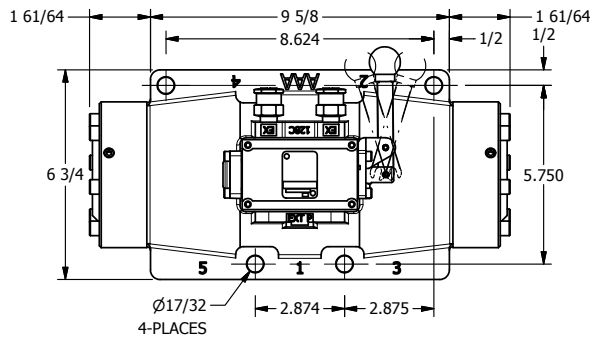

4

3

2

1

**AAA**  
PRODUCTS  
INTERNATIONAL

**AAA PRODUCTS  
INTERNATIONAL**  
7114 Harry Hines Blvd  
Dallas, TX 75235

TITLE: 1-1/2" SIDE PORT, LEVER, 3 POS,  
SPR CTR, LEVER SHFT, REGEN CTR SPL,  
90D LEVER

DRAWING NO.:  
DIM\_HY12DR

THE INFORMATION CONTAINED WITHIN THIS DOCUMENT IS PROPRIETARY TO AAA PRODUCTS AND MAY NOT BE DISCLOSED WITHOUT PRIOR WRITTEN CONSENT