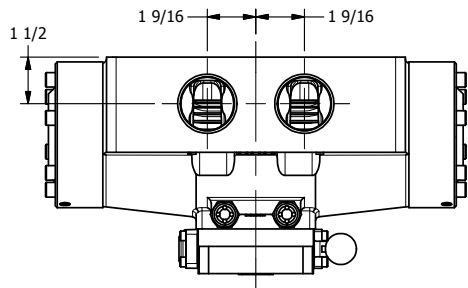

4

3

2

1

**AAA**  
PRODUCTS  
INTERNATIONAL

**AAA PRODUCTS  
INTERNATIONAL**  
7114 Harry Hines Blvd  
Dallas, TX 75235

TITLE: 1-1/2" SIDE PORT, LEVER, 3 POS,  
SPR CTR, LEVER SHFT, REGEN CTR SPL,  
90D LEVER

DRAWING NO.:  
DIM\_HY12DR

THE INFORMATION CONTAINED WITHIN THIS DOCUMENT IS PROPRIETARY TO AAA PRODUCTS AND MAY NOT BE DISCLOSED WITHOUT PRIOR WRITTEN CONSENT