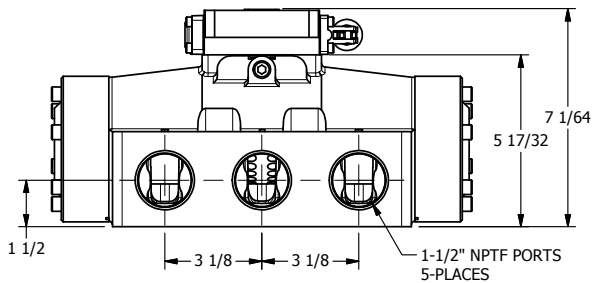

4

3

2

1

**AAA**  
PRODUCTS  
INTERNATIONAL

**AAA PRODUCTS  
INTERNATIONAL**  
7114 Harry Hines Blvd  
Dallas, TX 75235

TITLE: 1-1/2" SIDE PORT, LEVER, 3 POS,  
SPR CTR, LEVER SHFT, REGEN CTR SPL,  
90D LEVER

DRAWING NO.:  
DIM\_HY12DR

THE INFORMATION CONTAINED WITHIN THIS DOCUMENT IS PROPRIETARY TO AAA PRODUCTS AND MAY NOT BE DISCLOSED WITHOUT PRIOR WRITTEN CONSENT