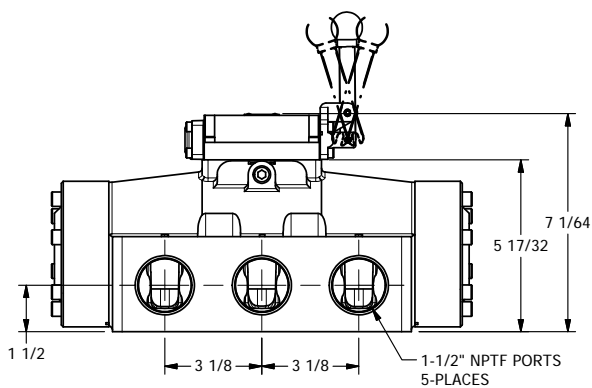

4

3

2

1

AAA
PRODUCTS
INTERNATIONAL

**AAA PRODUCTS
INTERNATIONAL**
7114 Harry Hines Blvd
Dallas, TX 75235

TITLE: 1-1/2" SIDE PORT, LEVER, 3 POS,
SPR CTR, LEVER SHFT, CLSD CTR SPL

PART NO.:
DIM_HY12