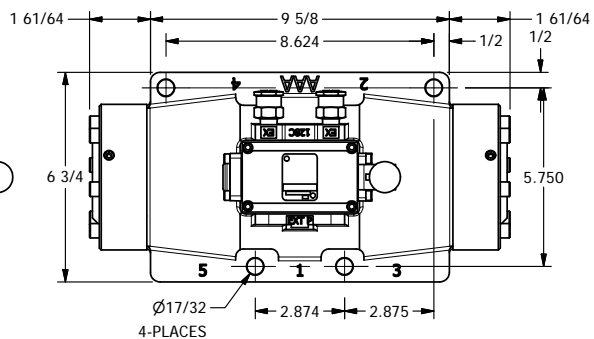

4

3

2

1

AAA
PRODUCTS
INTERNATIONAL

**AAA PRODUCTS
INTERNATIONAL**
7114 Harry Hines Blvd
Dallas, TX 75235

TITLE: 1-1/2" SIDE PORT, LEVER, 3 POS,
SPR CTR, LEVER SHFT, CLSD CTR SPL

PART NO.:
DIM_HY12