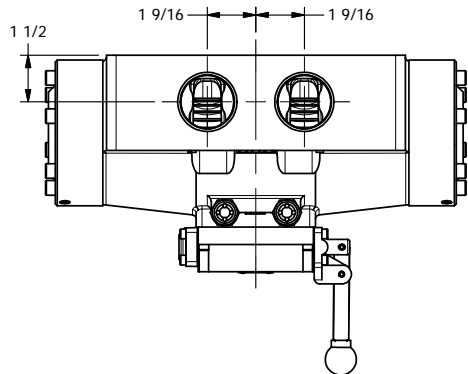

4

3

2

1

AAA
PRODUCTS
INTERNATIONAL

**AAA PRODUCTS
INTERNATIONAL**
7114 Harry Hines Blvd
Dallas, TX 75235

TITLE: 1-1/2" SIDE PORT, LEVER, 3 POS,
SPR CTR, LEVER SHFT, CLSD CTR SPL

PART NO.:
DIM_HY12