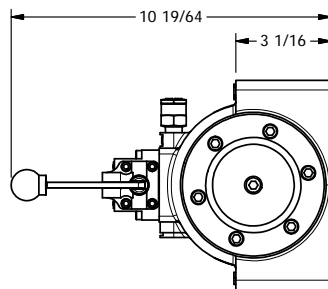

4

3

2

1

AAA
PRODUCTS
INTERNATIONAL

**AAA PRODUCTS
INTERNATIONAL**
7114 Harry Hines Blvd
Dallas, TX 75235

TITLE: 1-1/2" SIDE PORT, LEVER, 3 POS,
SPR CTR, LEVER SHFT, CLSD CTR SPL

PART NO.:
DIM_HY12