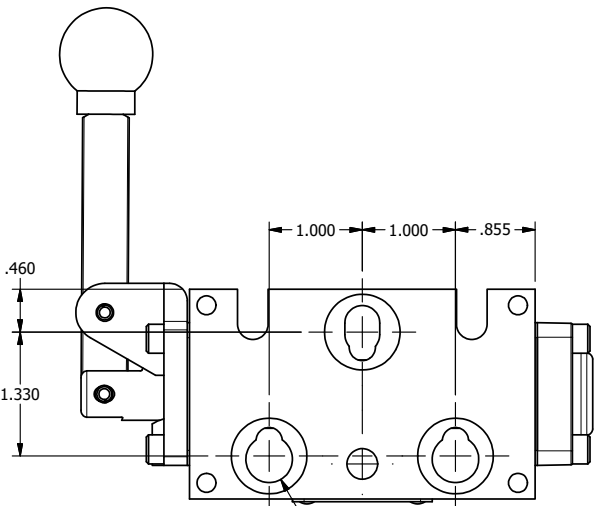

4

3

2

1

3/8" NPTF PORTS  
2-PLACES

TIE ROD LOCATIONS  
3-PLACES

3 1/64

PORTS  
3-PLACES

1 5/16

**AAA**  
PRODUCTS  
INTERNATIONAL  
7114 Harry Hines Blvd  
Dallas, TX 75235

TITLE: 3/8" STACK, LEVER, 3 POS,  
SPR CTR, LEVER SHFT, CLSD CTR SPL,  
180D LEVER

DRAWING NO.:  
DIM\_BHY3T

THE INFORMATION CONTAINED WITHIN THIS DOCUMENT IS PROPRIETARY TO AAA PRODUCTS AND MAY NOT BE DISCLOSED WITHOUT PRIOR WRITTEN CONSENT