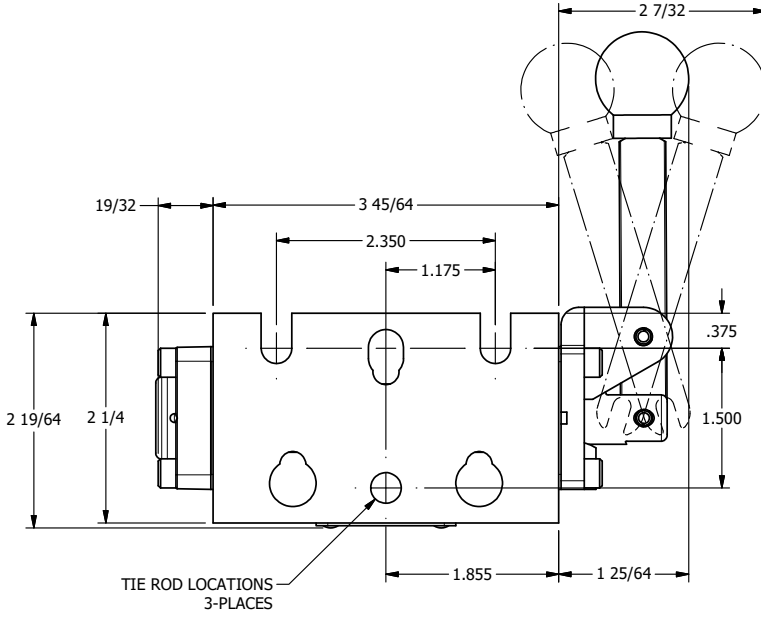

4

3

2

1

3/8" NPTF PORTS  
2-PLACES

TIE ROD LOCATIONS  
3-PLACES

3 1/64

PORTS  
3-PLACES

1 5/16

**AAA**  
PRODUCTS  
INTERNATIONAL  
7114 Harry Hines Blvd  
Dallas, TX 75235

TITLE: 3/8" STACK, LEVER, 3 POS,  
SPR CTR, LEVER SHFT, CLSD CTR SPL,  
180D LEVER

DRAWING NO.:  
DIM\_BHY3T

THE INFORMATION CONTAINED WITHIN THIS DOCUMENT IS PROPRIETARY TO AAA PRODUCTS AND MAY NOT BE DISCLOSED WITHOUT PRIOR WRITTEN CONSENT