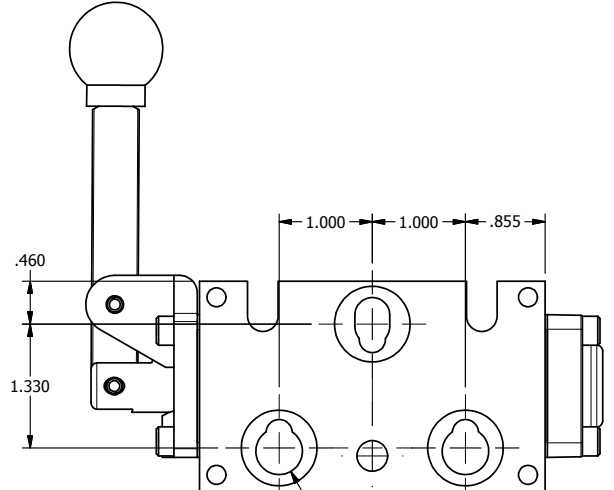

4

3

2

1

3/8" NPTF PORTS  
2-PLACES

TIE ROD LOCATIONS  
3-PLACES

PORTS  
3-PLACES

**AAA**  
PRODUCTS  
INTERNATIONAL  
7114 Harry Hines Blvd  
Dallas, TX 75235

TITLE: 3/8" STACK, LEVER, 3 POS,  
SPR CTR, LEVER SHFT, FLOAT CTR SPL,  
180D LEVER

DRAWING NO.:  
DIM\_BHY3GT

THE INFORMATION CONTAINED WITHIN THIS DOCUMENT IS PROPRIETARY TO AAA PRODUCTS AND MAY NOT BE DISCLOSED WITHOUT PRIOR WRITTEN CONSENT