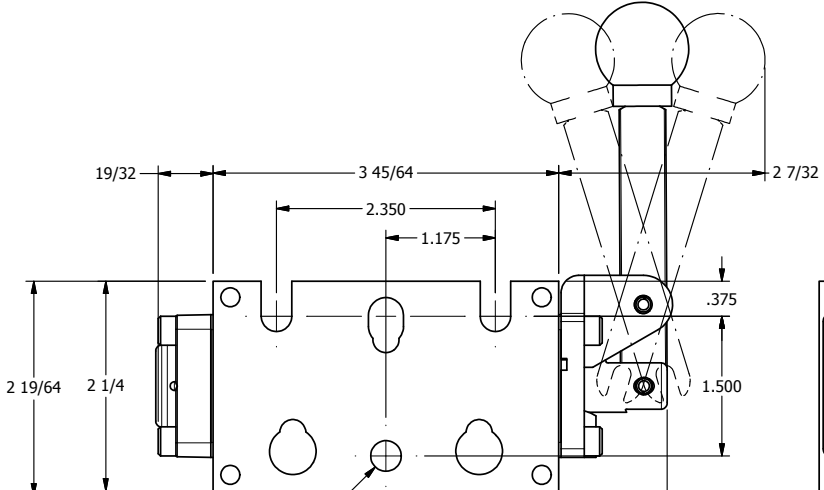

4

3

2

1

3/8" NPTF PORTS  
2-PLACES

TIE ROD LOCATIONS  
3-PLACES

PORTS  
3-PLACES

**AAA**  
PRODUCTS  
INTERNATIONAL  
7114 Harry Hines Blvd  
Dallas, TX 75235

TITLE: 3/8" STACK, LEVER, 3 POS,  
SPR CTR, LEVER SHFT, FLOAT CTR SPL,  
180D LEVER

DRAWING NO.:  
DIM\_BHY3GT

THE INFORMATION CONTAINED WITHIN THIS DOCUMENT IS PROPRIETARY TO AAA PRODUCTS AND MAY NOT BE DISCLOSED WITHOUT PRIOR WRITTEN CONSENT