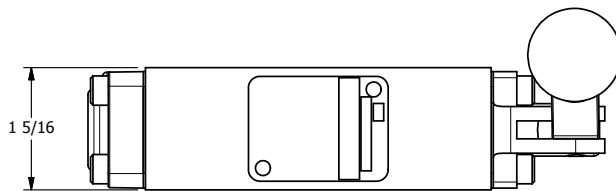

4

3

2

1

AAA
PRODUCTS
INTERNATIONAL

**AAA PRODUCTS
INTERNATIONAL**
7114 Harry Hines Blvd
Dallas, TX 75235

TITLE: 3/8" STACK, LEVER, 3 POS,
SPR CTR, LEVER SHFT, FLOAT CTR SPL,
BENT LEVER RIGHT

PART NO.:
DIM_BHY3GBR