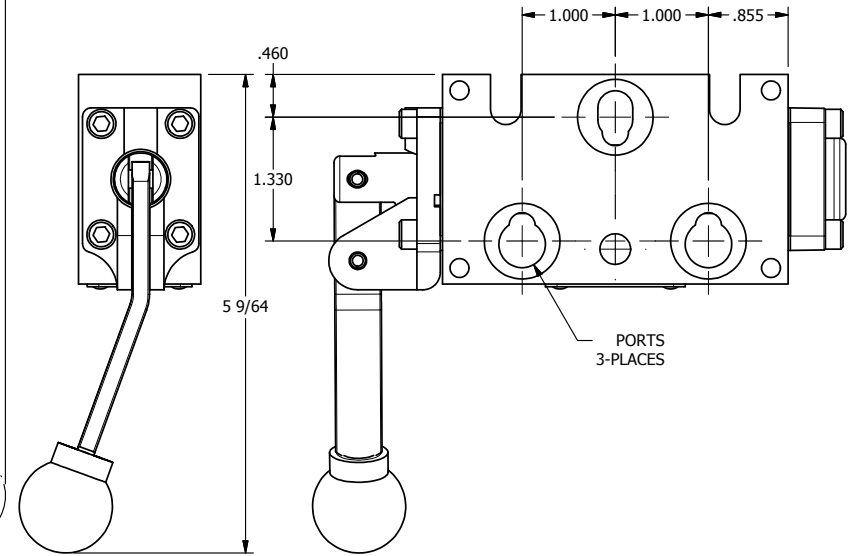

4

3

2

1

AAA
PRODUCTS
INTERNATIONAL

**AAA PRODUCTS
INTERNATIONAL**
7114 Harry Hines Blvd
Dallas, TX 75235

TITLE: 3/8" STACK, LEVER, 3 POS,
SPR CTR, LEVER SHFT, FLOAT CTR SPL,
BENT LEVER RIGHT

PART NO.:
DIM_BHY3GBR