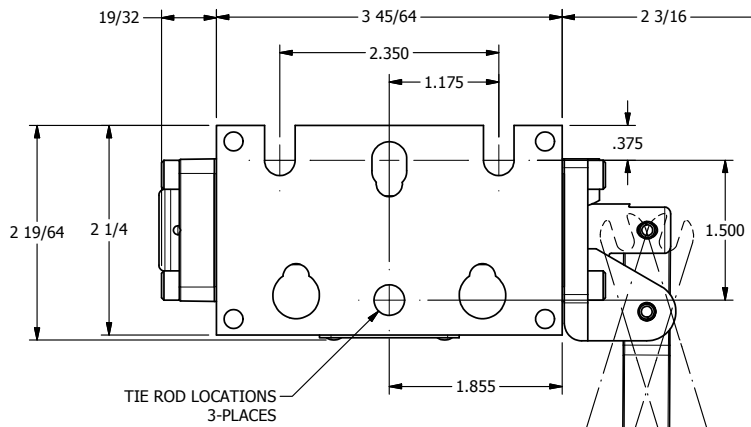

4

3

2

1

AAA
PRODUCTS
INTERNATIONAL

**AAA PRODUCTS
INTERNATIONAL**
7114 Harry Hines Blvd
Dallas, TX 75235

TITLE: 3/8" STACK, LEVER, 3 POS,
SPR CTR, LEVER SHFT, FLOAT CTR SPL,
BENT LEVER RIGHT

PART NO.:
DIM_BHY3GBR