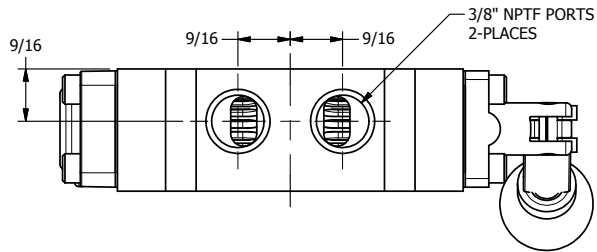

4

3

2

1

AAA
PRODUCTS
INTERNATIONAL

**AAA PRODUCTS
INTERNATIONAL**
7114 Harry Hines Blvd
Dallas, TX 75235

TITLE: 3/8" STACK, LEVER, 3 POS,
SPR CTR, LEVER SHFT, FLOAT CTR SPL,
BENT LEVER RIGHT

PART NO.:
DIM_BHY3GBR