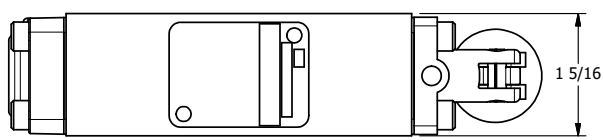

4

3

2

1

3/8" NPTF PORTS
2-PLACES

2 5/32
1 25/64

TIE ROD LOCATIONS
3-PLACES

2 13/16

PORTS
3-PLACES

1 5/16

AAA
PRODUCTS
INTERNATIONAL
7114 Harry Hines Blvd
Dallas, TX 75235

TITLE: 3/8" STACK, LEVER, 3 POS,
SPR REGEN CTR,
RED KNOB, 180D LVR

DRAWING NO.:
DIM_BHY3DJT

4

3

2