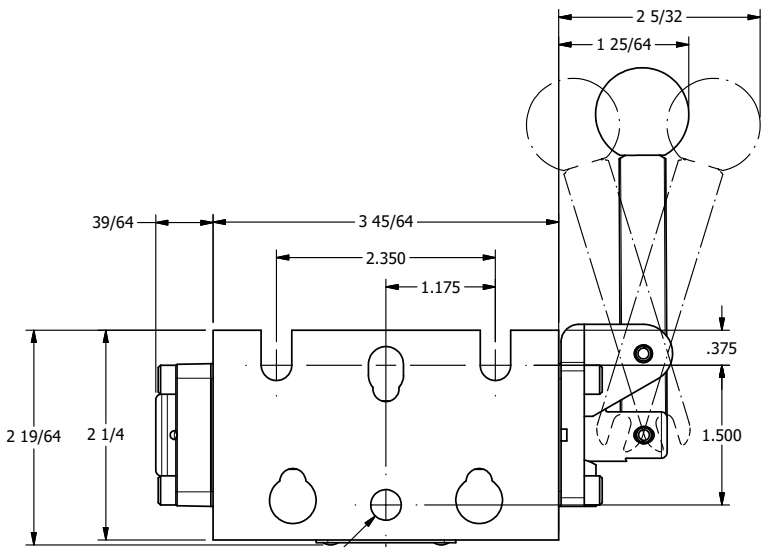

4

3

2

1

3/8" NPTF PORTS
2-PLACES

2 5/32
1 25/64

TIE ROD LOCATIONS
3-PLACES

2 13/16

PORTS
3-PLACES

1 5/16

AAA
PRODUCTS
INTERNATIONAL
7114 Harry Hines Blvd
Dallas, TX 75235

TITLE: 3/8" STACK, LEVER, 3 POS,
SPR REGEN CTR,
RED KNOB, 180D LVR

DRAWING NO.:
DIM_BHY3DJT

4

3

2