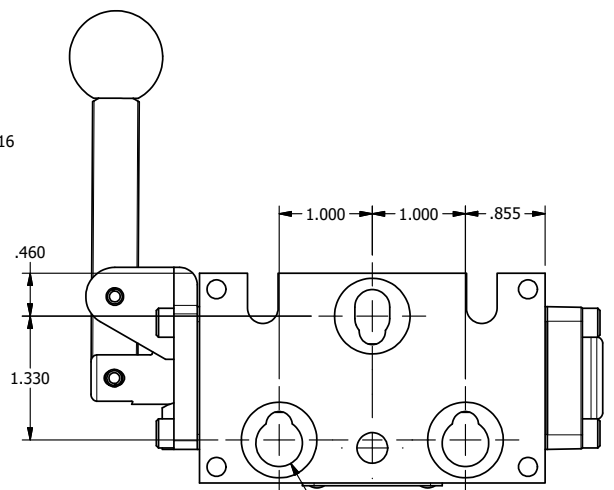

4

3

2

1

3/8" NPTF PORTS
2-PLACES

2 5/32
1 25/64

TIE ROD LOCATIONS
3-PLACES

2 13/16

PORTS
3-PLACES

1 5/16

AAA
PRODUCTS
INTERNATIONAL
7114 Harry Hines Blvd
Dallas, TX 75235

TITLE: 3/8" STACK, LEVER, 3 POS,
SPR REGEN CTR,
RED KNOB, 180D LVR

DRAWING NO.:
DIM_BHY3DJT

4

3

2