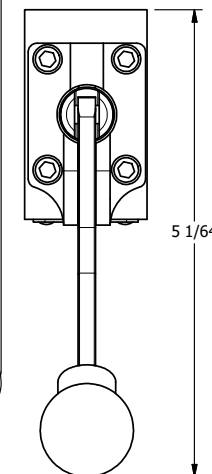

4 3 2 1

AAA
PRODUCTS
INTERNATIONAL

**AAA PRODUCTS
INTERNATIONAL**
7114 Harry Hines Blvd
Dallas, TX 75235

TITLE: 3/8" STACK, LEVER, 3 POS,
SPR CTR, LEVER SHFT, REGEN CTR SPL,
CURVED LEVER

DRAWING NO.:
DIM_BHY3DC