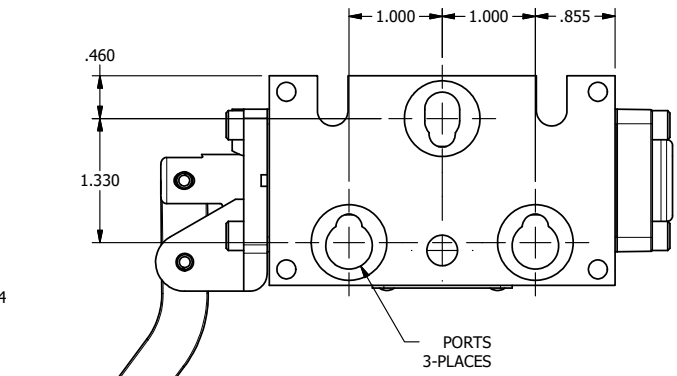

4 3 2 1

AAA
PRODUCTS
INTERNATIONAL

**AAA PRODUCTS
INTERNATIONAL**
7114 Harry Hines Blvd
Dallas, TX 75235

TITLE: 3/8" STACK, LEVER, 3 POS,
SPR CTR, LEVER SHFT, REGEN CTR SPL,
CURVED LEVER

DRAWING NO.:
DIM_BHY3DC