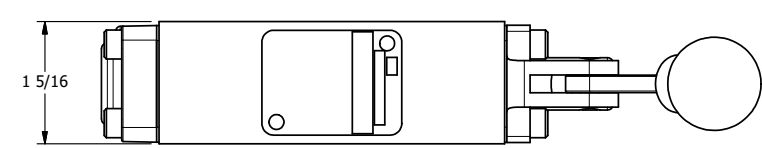

4 3 2 1

AAA
PRODUCTS
INTERNATIONAL

**AAA PRODUCTS
INTERNATIONAL**
7114 Harry Hines Blvd
Dallas, TX 75235

TITLE: 3/8" STACK, LEVER, 3 POS,
SPR CTR, LEVER SHFT, REGEN CTR SPL,
CURVED LEVER

DRAWING NO.:
DIM_BHY3DC