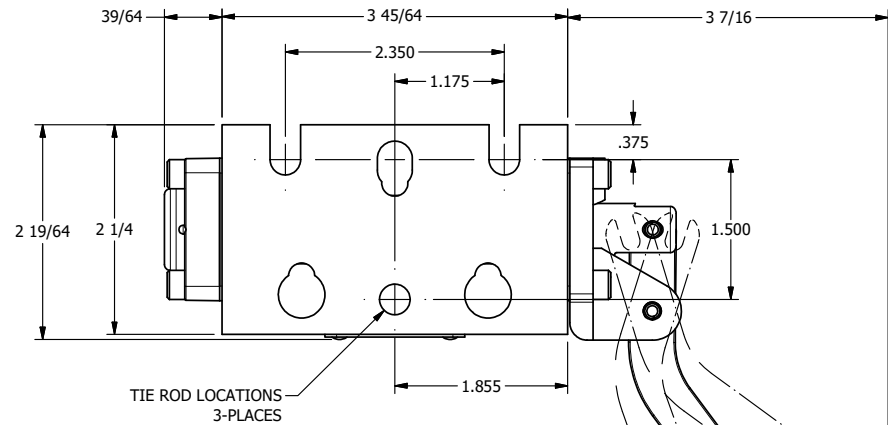

4 3 2 1

AAA
PRODUCTS
INTERNATIONAL

**AAA PRODUCTS
INTERNATIONAL**
7114 Harry Hines Blvd
Dallas, TX 75235

TITLE: 3/8" STACK, LEVER, 3 POS,
SPR CTR, LEVER SHFT, REGEN CTR SPL,
CURVED LEVER

DRAWING NO.:
DIM_BHY3DC