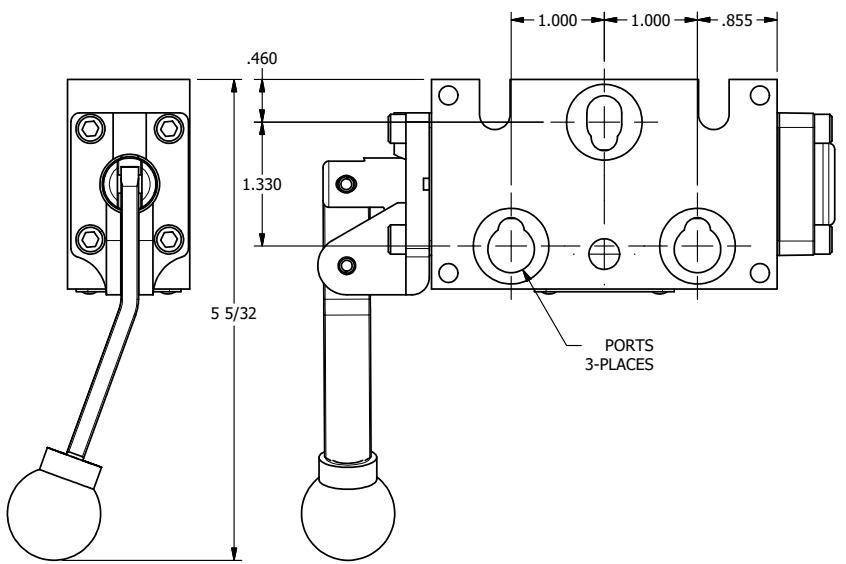

4

3

2

1

AAA PRODUCTS INTERNATIONAL
7114 Harry Hines Blvd
Dallas, TX 75235

TITLE: 3/8" STACK, LEVER, 3 POS,
SPR CTR, LEVER SHFT, REGEN CTR SPL,
BENT LEVER RIGHT

DRAWING NO.:
DIM_BHY3DBR

THE INFORMATION CONTAINED WITHIN THIS DOCUMENT IS PROPRIETARY TO AAA PRODUCTS AND MAY NOT BE DISCLOSED WITHOUT PRIOR WRITTEN CONSENT