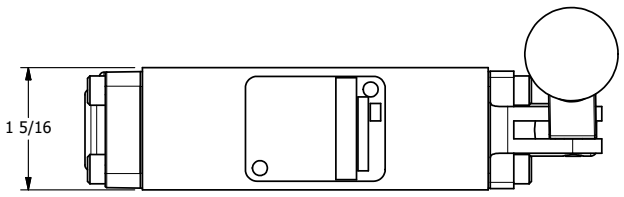

4

3

2

1

AAA PRODUCTS INTERNATIONAL
7114 Harry Hines Blvd
Dallas, TX 75235

TITLE: 3/8" STACK, LEVER, 3 POS,
SPR CTR, LEVER SHFT, REGEN CTR SPL,
BENT LEVER RIGHT

DRAWING NO.:
DIM_BHY3DBR

THE INFORMATION CONTAINED WITHIN THIS DOCUMENT IS PROPRIETARY TO AAA PRODUCTS AND MAY NOT BE DISCLOSED WITHOUT PRIOR WRITTEN CONSENT