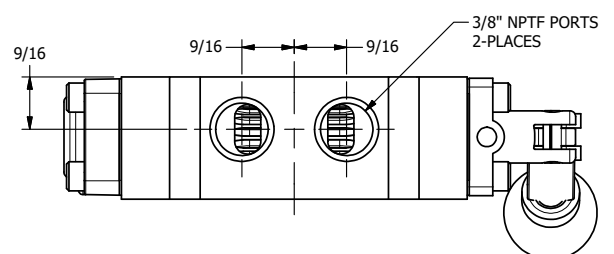

4

3

2

1

AAA PRODUCTS INTERNATIONAL
7114 Harry Hines Blvd
Dallas, TX 75235

TITLE: 3/8" STACK, LEVER, 3 POS,
SPR CTR, LEVER SHFT, REGEN CTR SPL,
BENT LEVER RIGHT

DRAWING NO.:
DIM_BHY3DBR

THE INFORMATION CONTAINED WITHIN THIS DOCUMENT IS PROPRIETARY TO AAA PRODUCTS AND MAY NOT BE DISCLOSED WITHOUT PRIOR WRITTEN CONSENT