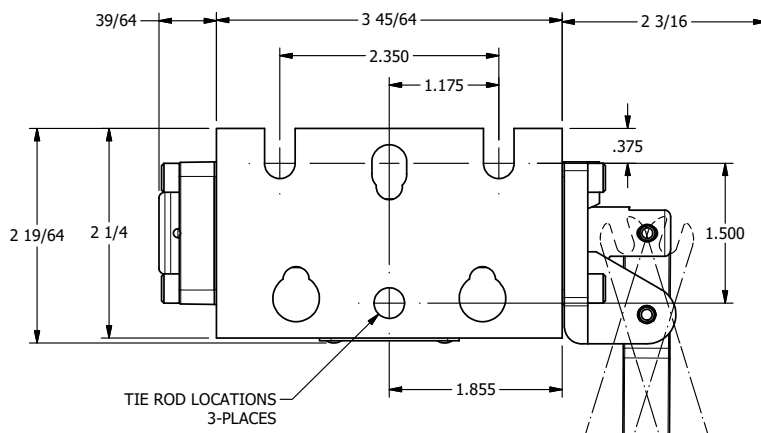

4

3

2

1

AAA PRODUCTS INTERNATIONAL
7114 Harry Hines Blvd
Dallas, TX 75235

TITLE: 3/8" STACK, LEVER, 3 POS,
SPR CTR, LEVER SHFT, REGEN CTR SPL,
BENT LEVER RIGHT

DRAWING NO.:
DIM_BHY3DBR

THE INFORMATION CONTAINED WITHIN THIS DOCUMENT IS PROPRIETARY TO AAA PRODUCTS AND MAY NOT BE DISCLOSED WITHOUT PRIOR WRITTEN CONSENT