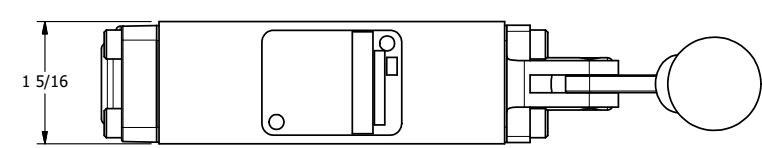

4 3 2 1

4 3 2 1

AAA
PRODUCTS
INTERNATIONAL

**AAA PRODUCTS
INTERNATIONAL**
7114 Harry Hines Blvd
Dallas, TX 75235

TITLE: 3/8" STACK, LEVER, 3 POS,
SPR CTR, LEVER SHFT, CLSD CTR SPL,
CURVED LEVER

DRAWING NO.:
DIM_BHY3C