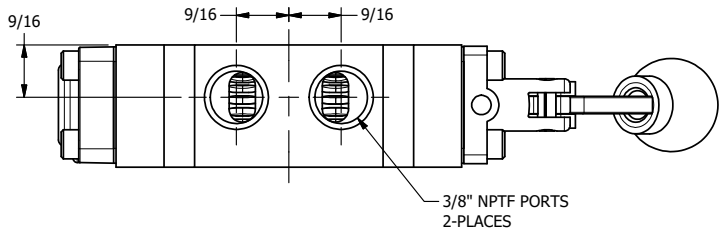

4 3 2 1

4 3 2 1

AAA
PRODUCTS
INTERNATIONAL

**AAA PRODUCTS
INTERNATIONAL**
7114 Harry Hines Blvd
Dallas, TX 75235

TITLE: 3/8" STACK, LEVER, 3 POS,
SPR CTR, LEVER SHFT, CLSD CTR SPL,
CURVED LEVER

DRAWING NO.:
DIM_BHY3C