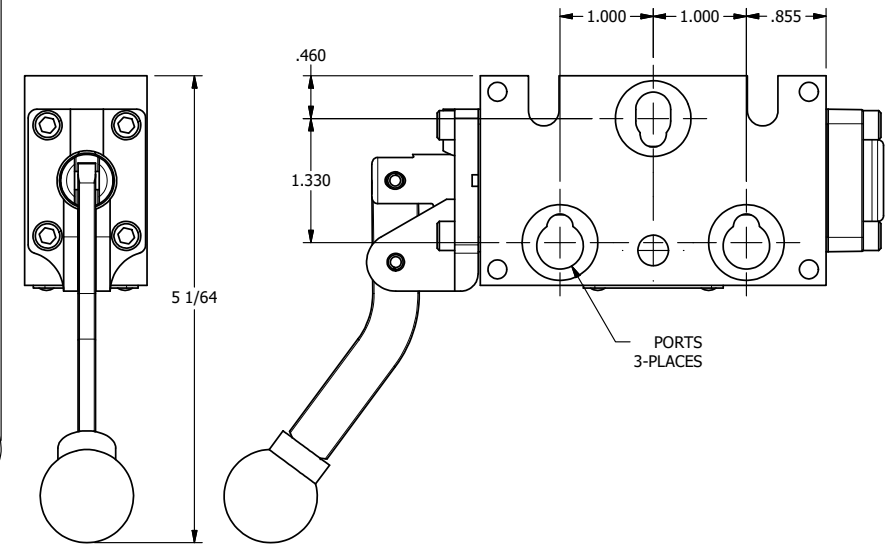

4 3 2 1

4 3 2 1

AAA
PRODUCTS
INTERNATIONAL

**AAA PRODUCTS
INTERNATIONAL**
7114 Harry Hines Blvd
Dallas, TX 75235

TITLE: 3/8" STACK, LEVER, 3 POS,
SPR CTR, LEVER SHFT, CLSD CTR SPL,
CURVED LEVER

DRAWING NO.:
DIM_BHY3C