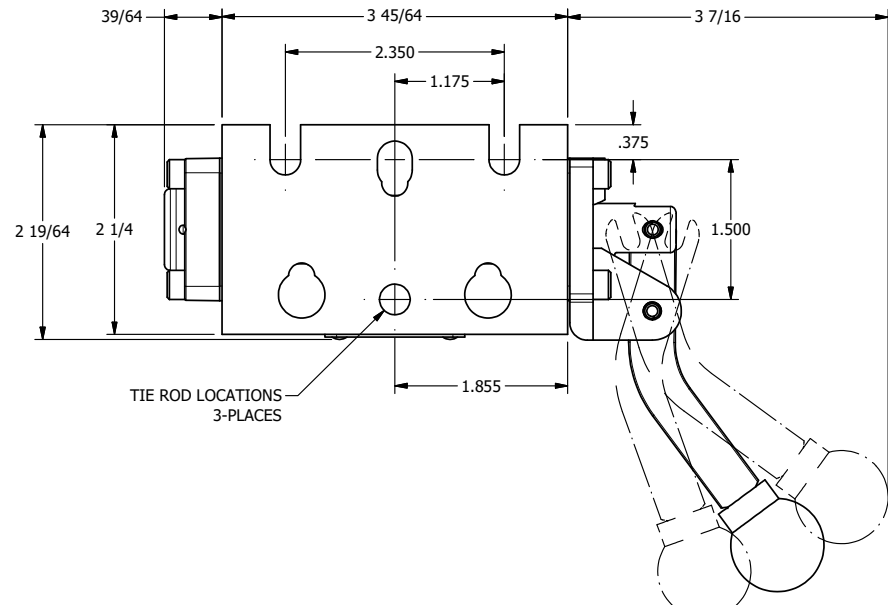

4 3 2 1

4 3 2 1

AAA
PRODUCTS
INTERNATIONAL

**AAA PRODUCTS
INTERNATIONAL**
7114 Harry Hines Blvd
Dallas, TX 75235

TITLE: 3/8" STACK, LEVER, 3 POS,
SPR CTR, LEVER SHFT, CLSD CTR SPL,
CURVED LEVER

DRAWING NO.:
DIM_BHY3C