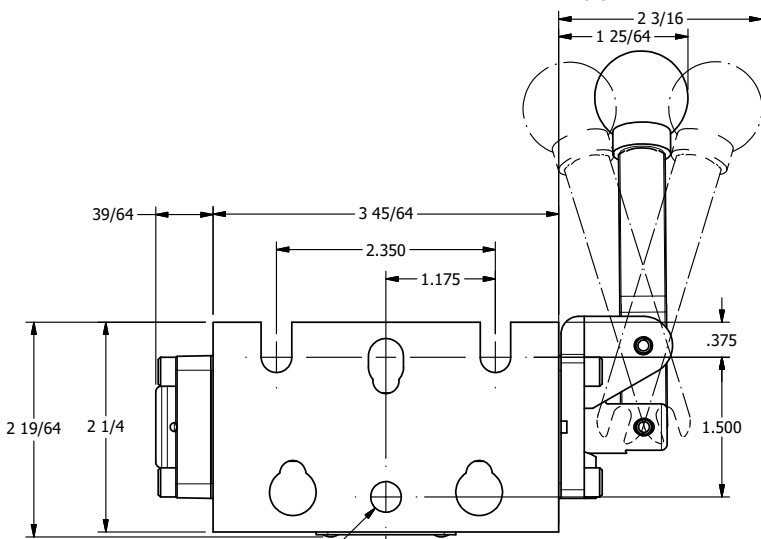

4

3

2

1

3/8" NPTF PORTS
2-PLACES

TIE ROD LOCATIONS
3-PLACES

PORTS
3-PLACES

AAA
PRODUCTS
INTERNATIONAL
7114 Harry Hines Blvd
Dallas, TX 75235

TITLE: 3/8" STACK, LEVER, 3 POS,
SPR CLSD CTR,
BENT LVR RT, 180D LVR

DRAWING NO.:
DIM_BHY3BRT

4

3

2

1

THE INFORMATION CONTAINED WITHIN THIS DOCUMENT IS PROPRIETARY TO AAA PRODUCTS AND MAY NOT BE DISCLOSED WITHOUT PRIOR WRITTEN CONSENT