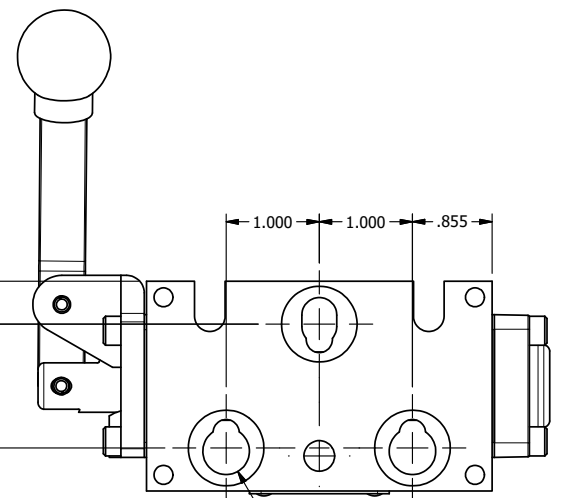

4

3

2

1

3/8" NPTF PORTS
2-PLACES

TIE ROD LOCATIONS
3-PLACES

PORTS
3-PLACES

AAA
PRODUCTS
INTERNATIONAL
7114 Harry Hines Blvd
Dallas, TX 75235

TITLE: 3/8" STACK, LEVER, 3 POS,
SPR CLSD CTR,
BENT LVR RT, 180D LVR

DRAWING NO.:
DIM_BHY3BRT

4

3

2

1

THE INFORMATION CONTAINED WITHIN THIS DOCUMENT IS PROPRIETARY TO AAA PRODUCTS AND MAY NOT BE DISCLOSED WITHOUT PRIOR WRITTEN CONSENT