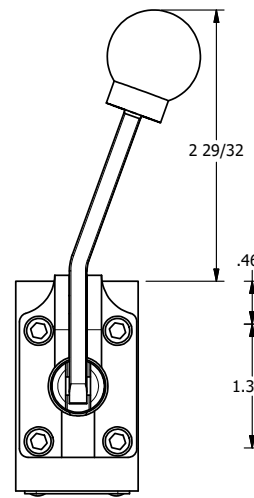

4

3

2

1

3/8" NPTF PORTS
2-PLACES

TIE ROD LOCATIONS
3-PLACES

PORTS
3-PLACES

AAA
PRODUCTS
INTERNATIONAL
7114 Harry Hines Blvd
Dallas, TX 75235

TITLE: 3/8" STACK, LEVER, 3 POS,
SPR CLSD CTR,
BENT LVR RT, 180D LVR

DRAWING NO.:
DIM_BHY3BRT

4

3

2

1

THE INFORMATION CONTAINED WITHIN THIS DOCUMENT IS PROPRIETARY TO AAA PRODUCTS AND MAY NOT BE DISCLOSED WITHOUT PRIOR WRITTEN CONSENT