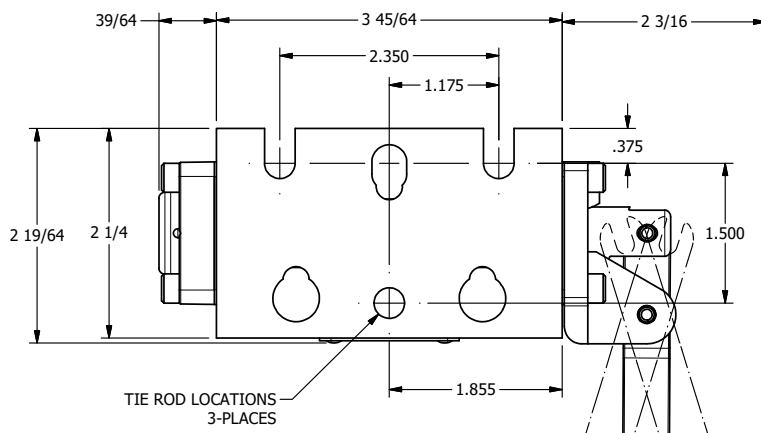

4

3

2

1

AAA
PRODUCTS
INTERNATIONAL

**AAA PRODUCTS
INTERNATIONAL**
7114 Harry Hines Blvd
Dallas, TX 75235

TITLE: 3/8" STACK, LEVER, 3 POS,
SPR CTR, LEVER SHFT, CLSD CTR SPL,
BENT LEVER RIGHT

DRAWING NO.:
DIM_BHY3BR