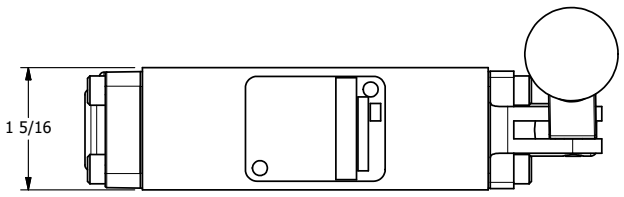

4

3

2

1

AAA
PRODUCTS
INTERNATIONAL

**AAA PRODUCTS
INTERNATIONAL**
7114 Harry Hines Blvd
Dallas, TX 75235

TITLE: 3/8" STACK, LEVER, 3 POS,
SPR CTR, LEVER SHFT, CLSD CTR SPL,
BENT LEVER RIGHT

DRAWING NO.:
DIM_BHY3BR