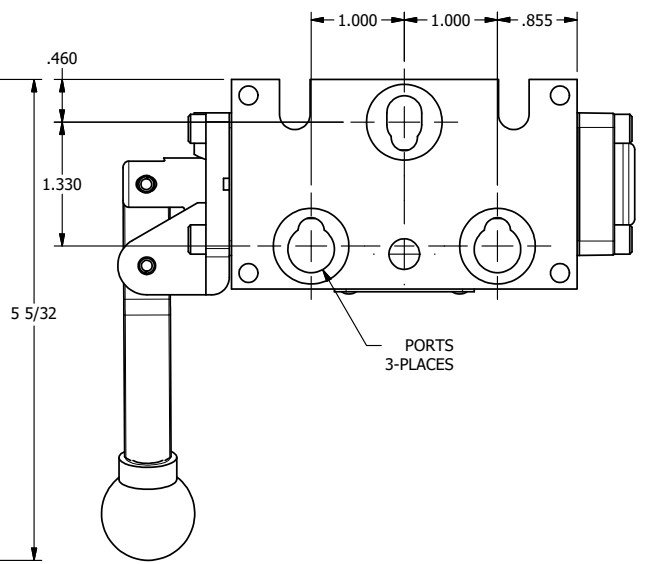

4

3

2

1

AAA
PRODUCTS
INTERNATIONAL

**AAA PRODUCTS
INTERNATIONAL**
7114 Harry Hines Blvd
Dallas, TX 75235

TITLE: 3/8" STACK, LEVER, 3 POS,
SPR CTR, LEVER SHFT, CLSD CTR SPL,
BENT LEVER RIGHT

DRAWING NO.:
DIM_BHY3BR