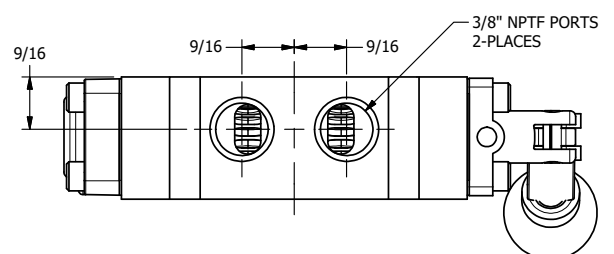

4

3

2

1

AAA
PRODUCTS
INTERNATIONAL

**AAA PRODUCTS
INTERNATIONAL**
7114 Harry Hines Blvd
Dallas, TX 75235

TITLE: 3/8" STACK, LEVER, 3 POS,
SPR CTR, LEVER SHFT, CLSD CTR SPL,
BENT LEVER RIGHT

DRAWING NO.:
DIM_BHY3BR