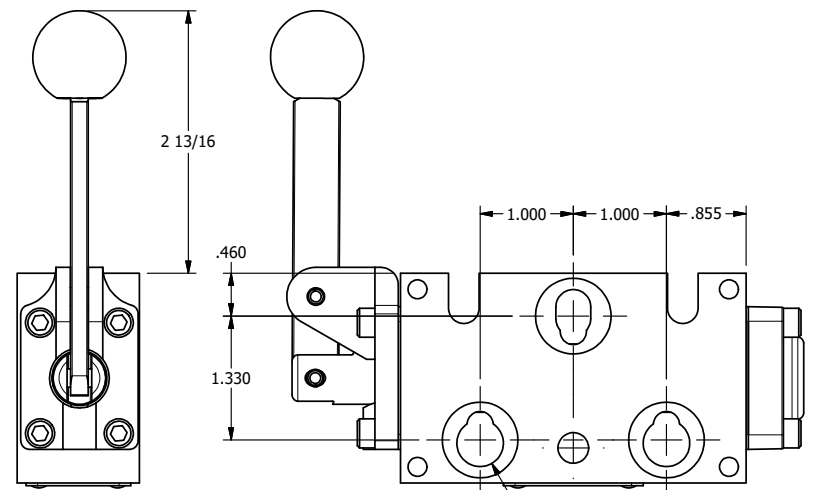

4

3

2

1

1/4" NPTF PORTS
2-PLACES

TIE ROD LOCATIONS
3-PLACES

PORTS
3-PLACES

AAA
PRODUCTS
INTERNATIONAL
7114 Harry Hines Blvd
Dallas, TX 75235

TITLE: 1/4" STACK, LEVER, 3 POS,
SPR CLSD CTR,
RED KNOB, 180D LVR

DRAWING NO.:
DIM_BHY2JT

4

3

2

1

THE INFORMATION CONTAINED WITHIN THIS DOCUMENT IS PROPRIETARY TO AAA PRODUCTS AND MAY NOT BE DISCLOSED WITHOUT PRIOR WRITTEN CONSENT