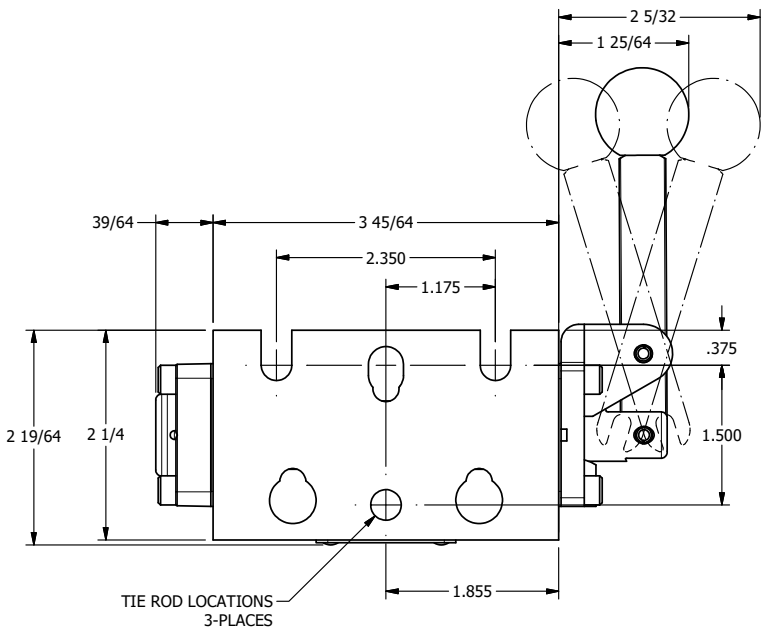

4

3

2

1

1/4" NPTF PORTS
2-PLACES

TIE ROD LOCATIONS
3-PLACES

PORTS
3-PLACES

AAA
PRODUCTS
INTERNATIONAL
7114 Harry Hines Blvd
Dallas, TX 75235

TITLE: 1/4" STACK, LEVER, 3 POS,
SPR CLSD CTR,
RED KNOB, 180D LVR

DRAWING NO.:
DIM_BHY2JT

4

3

2

1

THE INFORMATION CONTAINED WITHIN THIS DOCUMENT IS PROPRIETARY TO AAA PRODUCTS AND MAY NOT BE DISCLOSED WITHOUT PRIOR WRITTEN CONSENT