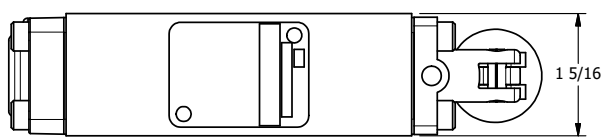

4

3

2

1

1/4" NPTF PORTS
2-PLACES

TIE ROD LOCATIONS
3-PLACES

PORTS
3-PLACES

AAA
PRODUCTS
INTERNATIONAL
7114 Harry Hines Blvd
Dallas, TX 75235

TITLE: 1/4" STACK, LEVER, 3 POS,
SPR CLSD CTR,
RED KNOB, 180D LVR

DRAWING NO.:
DIM_BHY2JT

4

3

2

1

THE INFORMATION CONTAINED WITHIN THIS DOCUMENT IS PROPRIETARY TO AAA PRODUCTS AND MAY NOT BE DISCLOSED WITHOUT PRIOR WRITTEN CONSENT