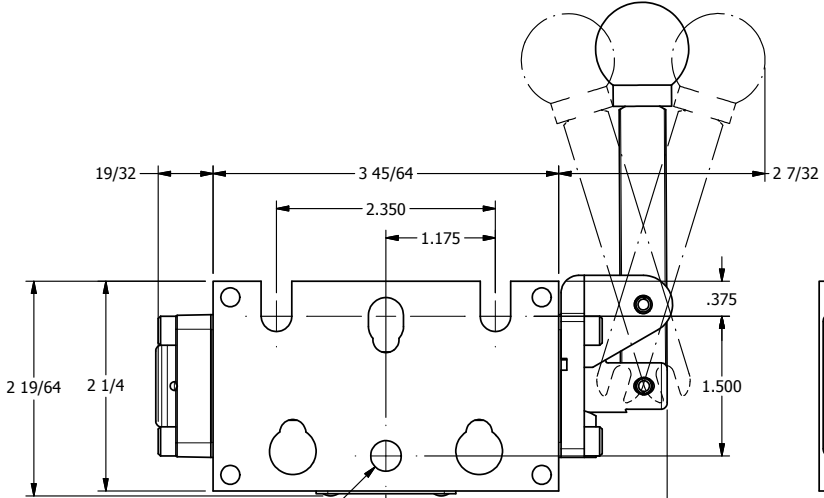

4

3

2

1

1/4" NPTF PORTS
2-PLACES

TIE ROD LOCATIONS
3-PLACES

PORTS
3-PLACES

AAA
PRODUCTS
INTERNATIONAL
7114 Harry Hines Blvd
Dallas, TX 75235

TITLE: 1/4" STACK, LEVER, 3 POS,
SPR CTR, LEVER SHFT, FLOAT CTR SPL,
180D LEVER

DRAWING NO.:
DIM_BHY2GT

4

3

2

1

THE INFORMATION CONTAINED WITHIN THIS DOCUMENT IS PROPRIETARY TO AAA PRODUCTS AND MAY NOT BE DISCLOSED WITHOUT PRIOR WRITTEN CONSENT