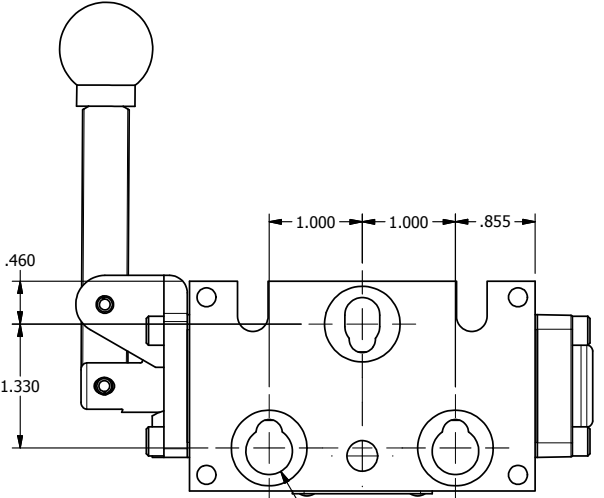

4

3

2

1

1/4" NPTF PORTS
2-PLACES

TIE ROD LOCATIONS
3-PLACES

PORTS
3-PLACES

AAA
PRODUCTS
INTERNATIONAL
7114 Harry Hines Blvd
Dallas, TX 75235

TITLE: 1/4" STACK, LEVER, 3 POS,
SPR CTR, LEVER SHFT, FLOAT CTR SPL,
180D LEVER

DRAWING NO.:
DIM_BHY2GT

4

3

2

1

THE INFORMATION CONTAINED WITHIN THIS DOCUMENT IS PROPRIETARY TO AAA PRODUCTS AND MAY NOT BE DISCLOSED WITHOUT PRIOR WRITTEN CONSENT