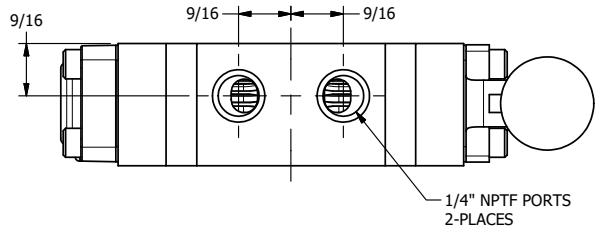

4

3

2

1

1/4" NPTF PORTS
2-PLACES

TIE ROD LOCATIONS
3-PLACES

PORTS
3-PLACES

1 5/16

AAA
PRODUCTS
INTERNATIONAL

**AAA PRODUCTS
INTERNATIONAL**
7114 Harry Hines Blvd
Dallas, TX 75235

TITLE: 1/4" STACK, LEVER, 3 POS,
SPR FLOAT CTR,
RED KNOB, 180D LVR

DRAWING NO.:
DIM_BHY2GJT

THE INFORMATION CONTAINED WITHIN THIS DOCUMENT IS PROPRIETARY TO AAA PRODUCTS AND MAY NOT BE DISCLOSED WITHOUT PRIOR WRITTEN CONSENT