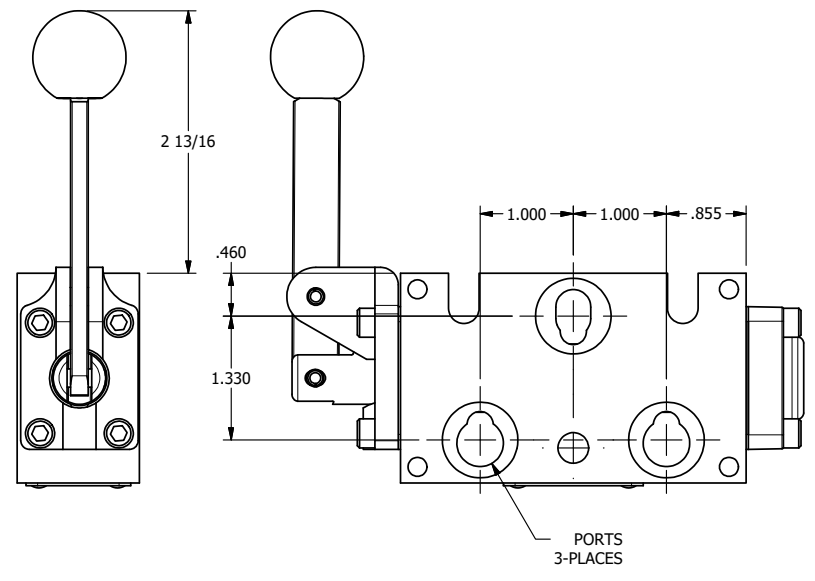

4

3

2

1

1/4" NPTF PORTS
2-PLACES

TIE ROD LOCATIONS
3-PLACES

PORTS
3-PLACES

1 5/16

AAA
PRODUCTS
INTERNATIONAL

**AAA PRODUCTS
INTERNATIONAL**
7114 Harry Hines Blvd
Dallas, TX 75235

TITLE: 1/4" STACK, LEVER, 3 POS,
SPR FLOAT CTR,
RED KNOB, 180D LVR

DRAWING NO.:
DIM_BHY2GJT

THE INFORMATION CONTAINED WITHIN THIS DOCUMENT IS PROPRIETARY TO AAA PRODUCTS AND MAY NOT BE DISCLOSED WITHOUT PRIOR WRITTEN CONSENT