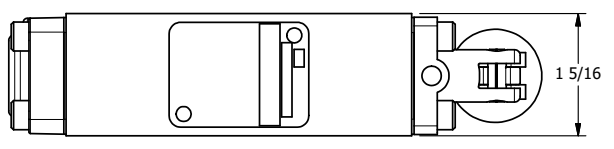

4

3

2

1

1/4" NPTF PORTS
2-PLACES

TIE ROD LOCATIONS
3-PLACES

PORTS
3-PLACES

1 5/16

AAA
PRODUCTS
INTERNATIONAL

**AAA PRODUCTS
INTERNATIONAL**
7114 Harry Hines Blvd
Dallas, TX 75235

TITLE: 1/4" STACK, LEVER, 3 POS,
SPR FLOAT CTR,
RED KNOB, 180D LVR

DRAWING NO.:
DIM_BHY2GJT

THE INFORMATION CONTAINED WITHIN THIS DOCUMENT IS PROPRIETARY TO AAA PRODUCTS AND MAY NOT BE DISCLOSED WITHOUT PRIOR WRITTEN CONSENT