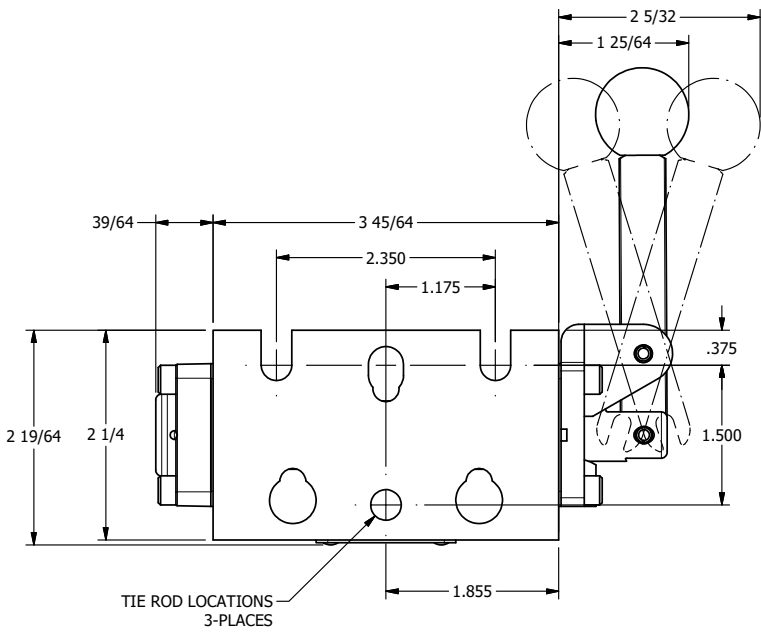

4

3

2

1

1/4" NPTF PORTS
2-PLACES

TIE ROD LOCATIONS
3-PLACES

PORTS
3-PLACES

1 5/16

AAA
PRODUCTS
INTERNATIONAL

**AAA PRODUCTS
INTERNATIONAL**
7114 Harry Hines Blvd
Dallas, TX 75235

TITLE: 1/4" STACK, LEVER, 3 POS,
SPR FLOAT CTR,
RED KNOB, 180D LVR

DRAWING NO.:
DIM_BHY2GJT

THE INFORMATION CONTAINED WITHIN THIS DOCUMENT IS PROPRIETARY TO AAA PRODUCTS AND MAY NOT BE DISCLOSED WITHOUT PRIOR WRITTEN CONSENT