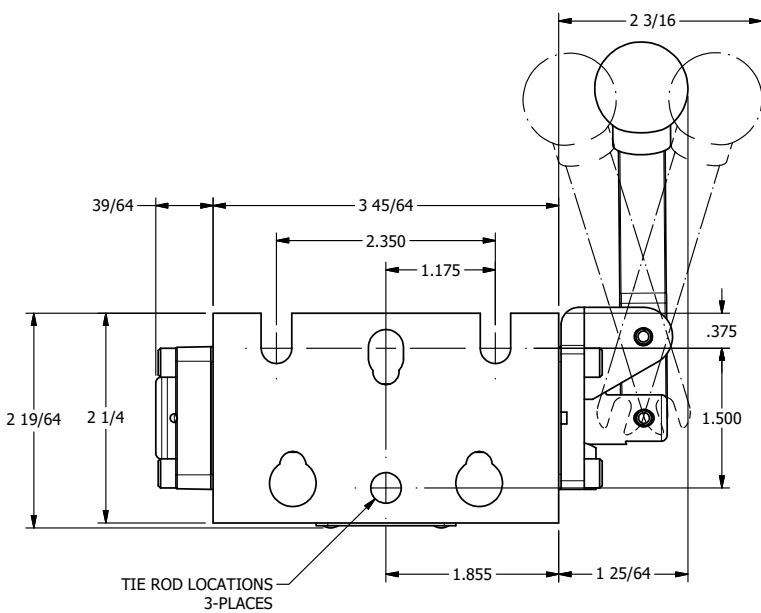

4

3

2

1

AAA
PRODUCTS
INTERNATIONAL

**AAA PRODUCTS
INTERNATIONAL**
7114 Harry Hines Blvd
Dallas, TX 75235

TITLE: 1/4" STACK, LEVER, 3 POS,
SPR CTR, LEVER SHFT, FLOAT CTR SPL,
BENT LVR LFT, 180D LVR

DRAWING NO.:
DIM_BHY2GBLT