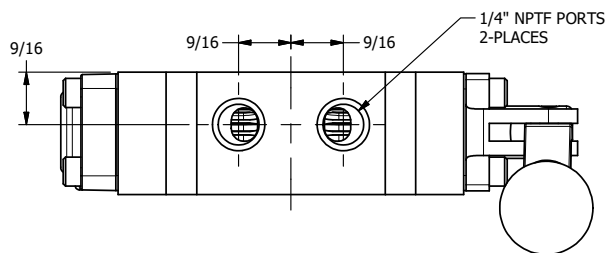

4

3

2

1

AAA
PRODUCTS
INTERNATIONAL

**AAA PRODUCTS
INTERNATIONAL**
7114 Harry Hines Blvd
Dallas, TX 75235

TITLE: 1/4" STACK, LEVER, 3 POS,
SPR CTR, LEVER SHFT, FLOAT CTR SPL,
BENT LVR LFT, 180D LVR

DRAWING NO.:
DIM_BHY2GBLT