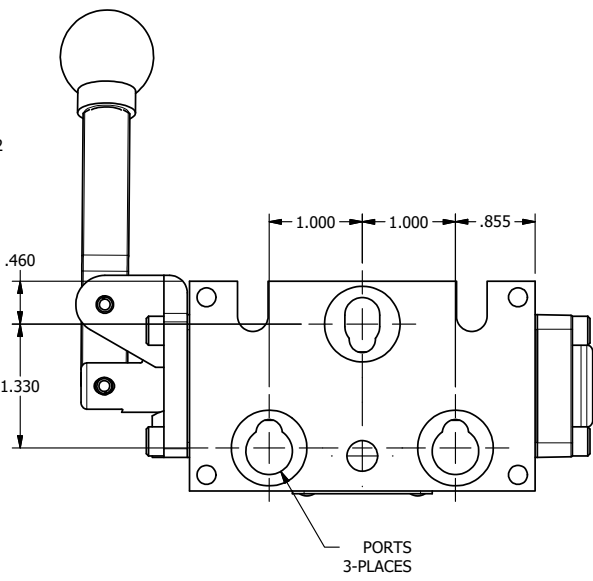

4

3

2

1

AAA
PRODUCTS
INTERNATIONAL

**AAA PRODUCTS
INTERNATIONAL**
7114 Harry Hines Blvd
Dallas, TX 75235

TITLE: 1/4" STACK, LEVER, 3 POS,
SPR CTR, LEVER SHFT, FLOAT CTR SPL,
BENT LVR LFT, 180D LVR

DRAWING NO.:
DIM_BHY2GBLT