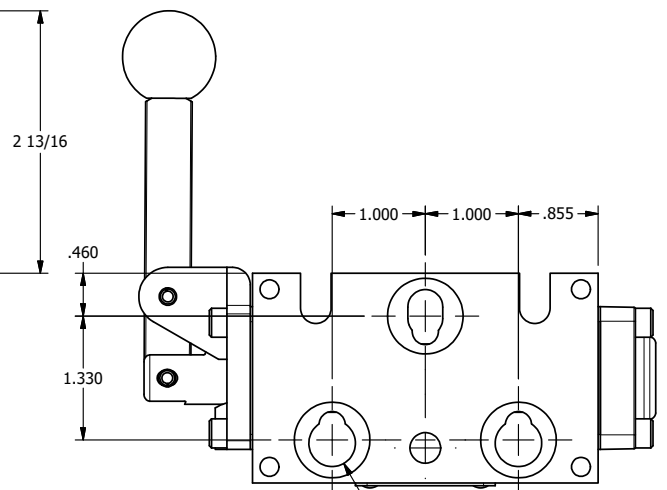

4

3

2

1

1/4" NPTF PORTS
2-PLACES

TIE ROD LOCATIONS
3-PLACES

PORTS
3-PLACES

AAA
PRODUCTS
INTERNATIONAL

**AAA PRODUCTS
INTERNATIONAL**
7114 Harry Hines Blvd
Dallas, TX 75235

TITLE: 1/4" STACK, LEVER, 3 POS,
SPR REGEN CTR,
RED KNOB, 180D LVR

DRAWING NO.:
DIM_BHY2DJT

THE INFORMATION CONTAINED WITHIN THIS DOCUMENT IS PROPRIETARY TO AAA PRODUCTS AND MAY NOT BE DISCLOSED WITHOUT PRIOR WRITTEN CONSENT