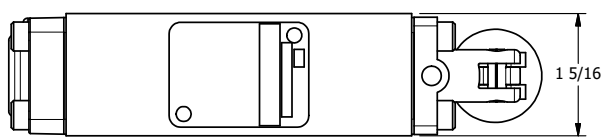

4

3

2

1

1/4" NPTF PORTS
2-PLACES

TIE ROD LOCATIONS
3-PLACES

PORTS
3-PLACES

AAA
PRODUCTS
INTERNATIONAL

**AAA PRODUCTS
INTERNATIONAL**
7114 Harry Hines Blvd
Dallas, TX 75235

TITLE: 1/4" STACK, LEVER, 3 POS,
SPR REGEN CTR,
RED KNOB, 180D LVR

DRAWING NO.:
DIM_BHY2DJT

THE INFORMATION CONTAINED WITHIN THIS DOCUMENT IS PROPRIETARY TO AAA PRODUCTS AND MAY NOT BE DISCLOSED WITHOUT PRIOR WRITTEN CONSENT