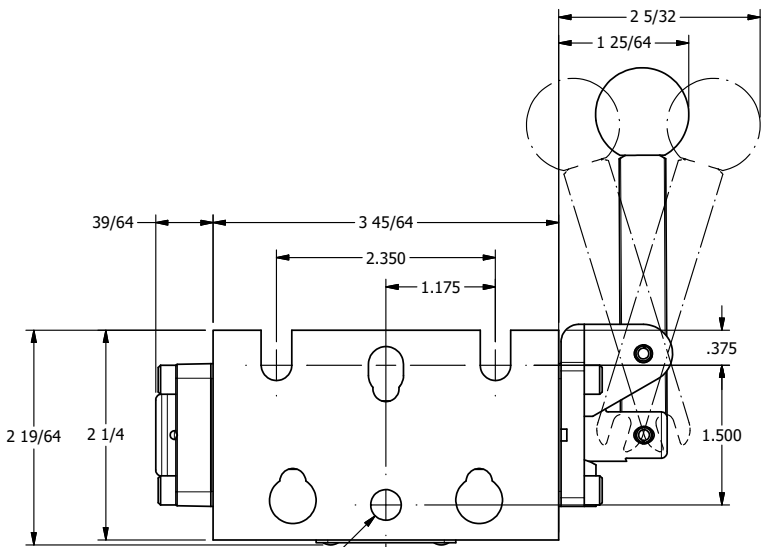

4

3

2

1

1/4" NPTF PORTS
2-PLACES

TIE ROD LOCATIONS
3-PLACES

PORTS
3-PLACES

AAA
PRODUCTS
INTERNATIONAL

**AAA PRODUCTS
INTERNATIONAL**
7114 Harry Hines Blvd
Dallas, TX 75235

TITLE: 1/4" STACK, LEVER, 3 POS,
SPR REGEN CTR,
RED KNOB, 180D LVR

DRAWING NO.:
DIM_BHY2DJT

THE INFORMATION CONTAINED WITHIN THIS DOCUMENT IS PROPRIETARY TO AAA PRODUCTS AND MAY NOT BE DISCLOSED WITHOUT PRIOR WRITTEN CONSENT