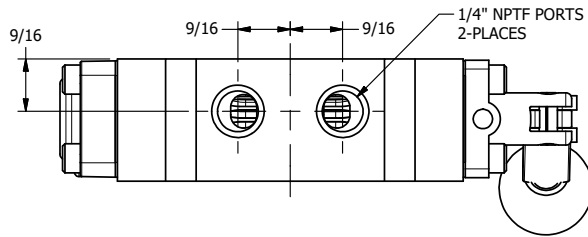

4

3

2

1

**AAA**  
PRODUCTS  
INTERNATIONAL

**AAA PRODUCTS INTERNATIONAL**  
7114 Harry Hines Blvd  
Dallas, TX 75235

TITLE: 1/4" STACK, LEVER, 3 POS,  
SPR REGEN CTR,  
BENT LVR RT, RED KNOB

DRAWING NO.:  
DIM\_BHY2DBRJ