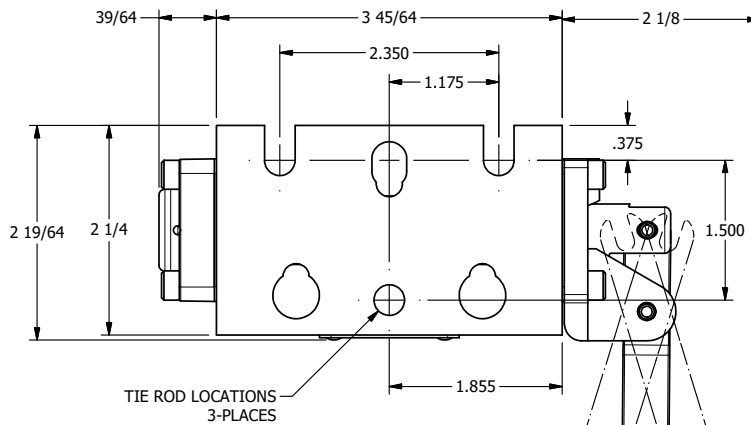

4

3

2

1

**AAA**  
PRODUCTS  
INTERNATIONAL

**AAA PRODUCTS INTERNATIONAL**  
7114 Harry Hines Blvd  
Dallas, TX 75235

TITLE: 1/4" STACK, LEVER, 3 POS,  
SPR REGEN CTR,  
BENT LVR RT, RED KNOB

DRAWING NO.:  
DIM\_BHY2DBRJ