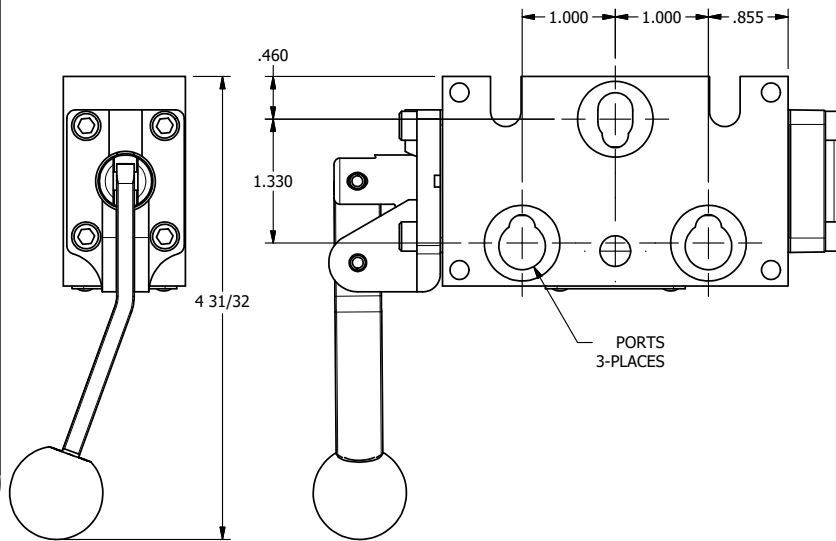

4

3

2

1

**AAA**  
PRODUCTS  
INTERNATIONAL

**AAA PRODUCTS INTERNATIONAL**  
7114 Harry Hines Blvd  
Dallas, TX 75235

TITLE: 1/4" STACK, LEVER, 3 POS,  
SPR REGEN CTR,  
BENT LVR RT, RED KNOB

DRAWING NO.:  
DIM\_BHY2DBRJ