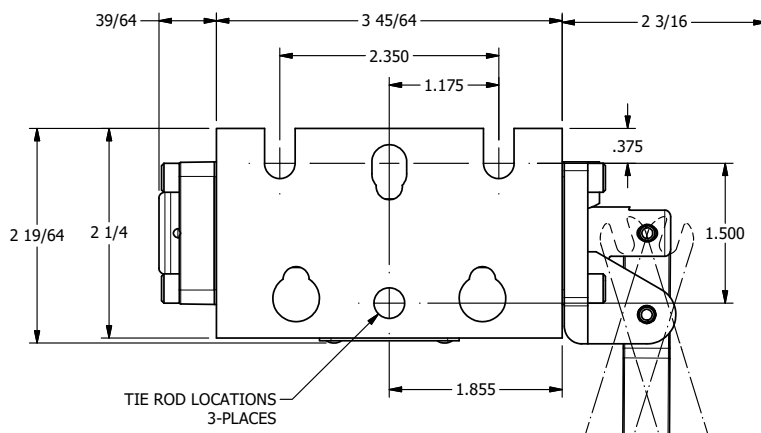

4

3

2

1

AAA
PRODUCTS
INTERNATIONAL

**AAA PRODUCTS
INTERNATIONAL**
7114 Harry Hines Blvd
Dallas, TX 75235

TITLE: 1/4" STACK, LEVER, 3 POS,
SPR CTR, LEVER SHFT, REGEN CTR SPL,
BENT LEVER RIGHT

DRAWING NO.:
DIM_BHY2DBR