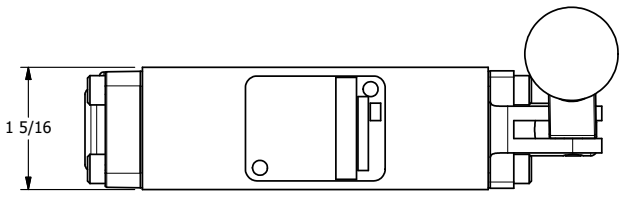

4

3

2

1

AAA
PRODUCTS
INTERNATIONAL

**AAA PRODUCTS
INTERNATIONAL**
7114 Harry Hines Blvd
Dallas, TX 75235

TITLE: 1/4" STACK, LEVER, 3 POS,
SPR CTR, LEVER SHFT, REGEN CTR SPL,
BENT LEVER RIGHT

DRAWING NO.:
DIM_BHY2DBR