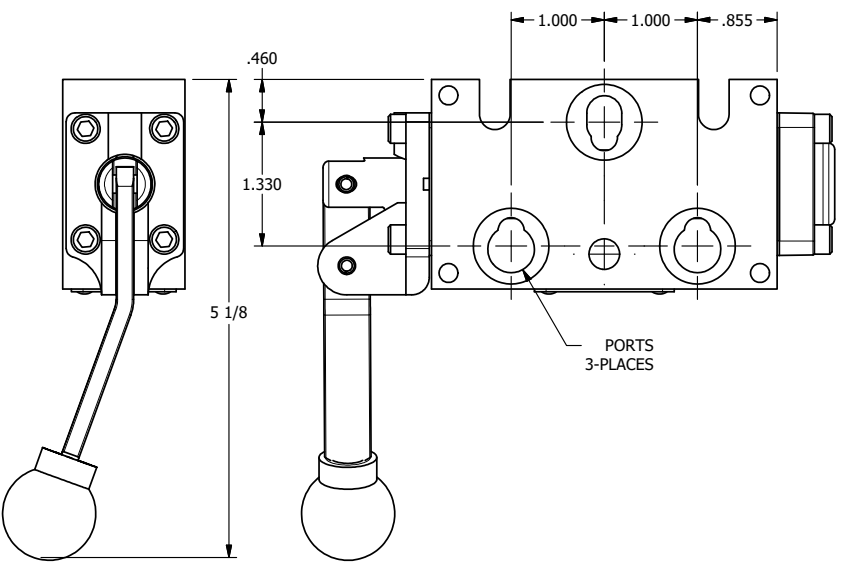

4

3

2

1

AAA
PRODUCTS
INTERNATIONAL

**AAA PRODUCTS
INTERNATIONAL**
7114 Harry Hines Blvd
Dallas, TX 75235

TITLE: 1/4" STACK, LEVER, 3 POS,
SPR CTR, LEVER SHFT, REGEN CTR SPL,
BENT LEVER RIGHT

DRAWING NO.:
DIM_BHY2DBR