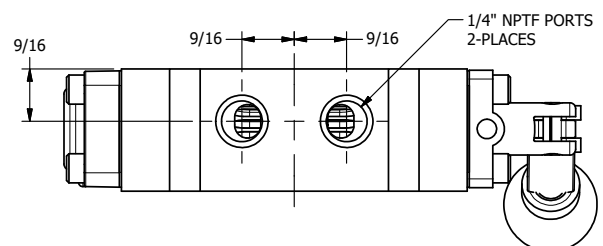

4

3

2

1

AAA
PRODUCTS
INTERNATIONAL

**AAA PRODUCTS
INTERNATIONAL**
7114 Harry Hines Blvd
Dallas, TX 75235

TITLE: 1/4" STACK, LEVER, 3 POS,
SPR CTR, LEVER SHFT, REGEN CTR SPL,
BENT LEVER RIGHT

DRAWING NO.:
DIM_BHY2DBR