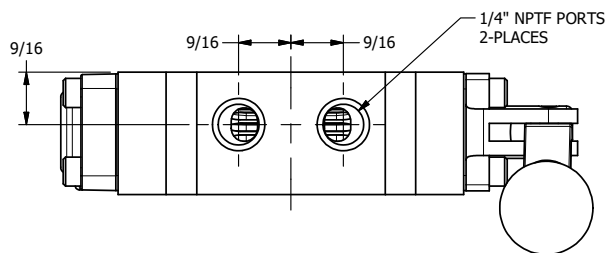

4

3

2

1

AAA
PRODUCTS
INTERNATIONAL
7114 Harry Hines Blvd
Dallas, TX 75235

TITLE: 1/4" STACK, LEVER, 3 POS,
SPR CTR, LEVER SHFT, REGEN CTR SPL,
BENT LVR LFT, 180D LVR

DRAWING NO.:
DIM_BHY2DBLT

THE INFORMATION CONTAINED WITHIN THIS DOCUMENT IS PROPRIETARY TO AAA PRODUCTS AND MAY NOT BE DISCLOSED WITHOUT PRIOR WRITTEN CONSENT