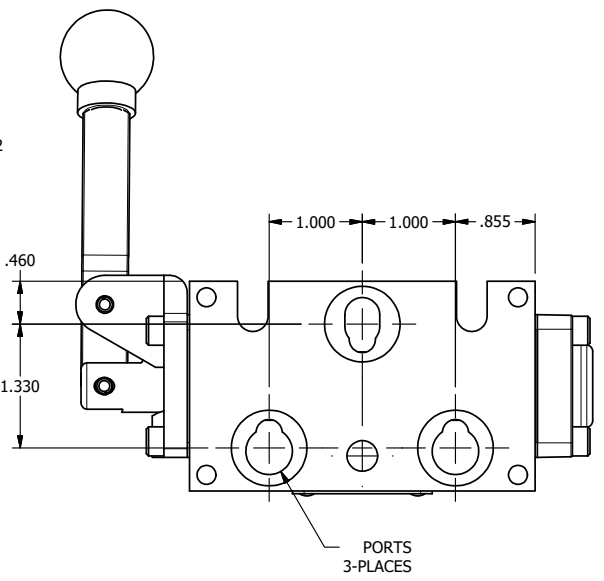

4

3

2

1

AAA
PRODUCTS
INTERNATIONAL
7114 Harry Hines Blvd
Dallas, TX 75235

TITLE: 1/4" STACK, LEVER, 3 POS,
SPR CTR, LEVER SHFT, REGEN CTR SPL,
BENT LVR LFT, 180D LVR

DRAWING NO.:
DIM_BHY2DBLT

THE INFORMATION CONTAINED WITHIN THIS DOCUMENT IS PROPRIETARY TO AAA PRODUCTS AND MAY NOT BE DISCLOSED WITHOUT PRIOR WRITTEN CONSENT