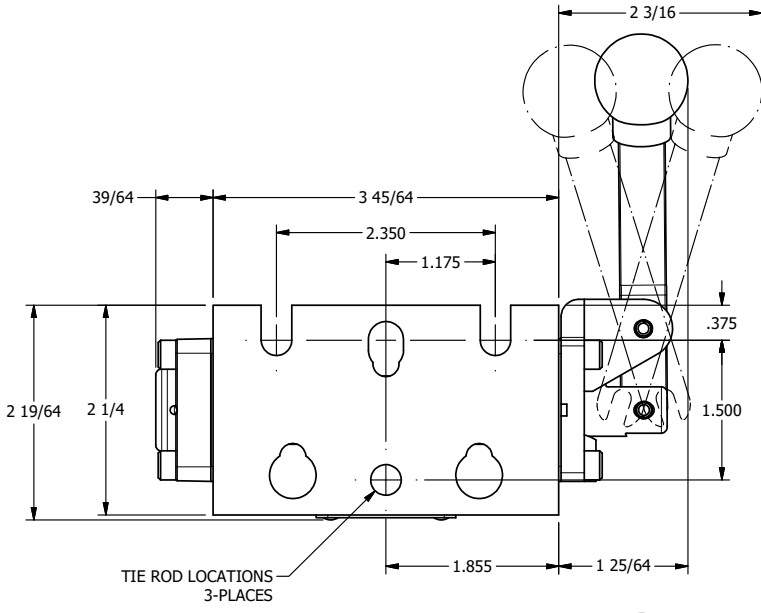

4

3

2

1

AAA
PRODUCTS
INTERNATIONAL
7114 Harry Hines Blvd
Dallas, TX 75235

TITLE: 1/4" STACK, LEVER, 3 POS,
SPR CTR, LEVER SHFT, REGEN CTR SPL,
BENT LVR LFT, 180D LVR

DRAWING NO.:
DIM_BHY2DBLT

THE INFORMATION CONTAINED WITHIN THIS DOCUMENT IS PROPRIETARY TO AAA PRODUCTS AND MAY NOT BE DISCLOSED WITHOUT PRIOR WRITTEN CONSENT

4

3

2

1