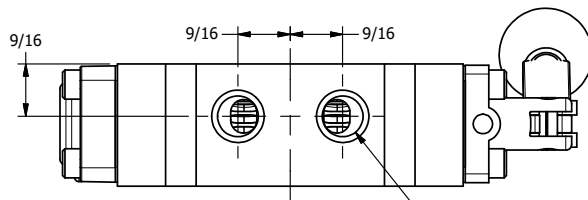

4

3

2

1

AAA
PRODUCTS
INTERNATIONAL

**AAA PRODUCTS
INTERNATIONAL**
7114 Harry Hines Blvd
Dallas, TX 75235

TITLE: 1/4" STACK, LEVER, 3 POS,
DETENT, LEVER SHFT, REGEN CTR SPL,
BENT LVR LFT, RED KNOB

DRAWING NO.:
DIM_BHY2DBLJ