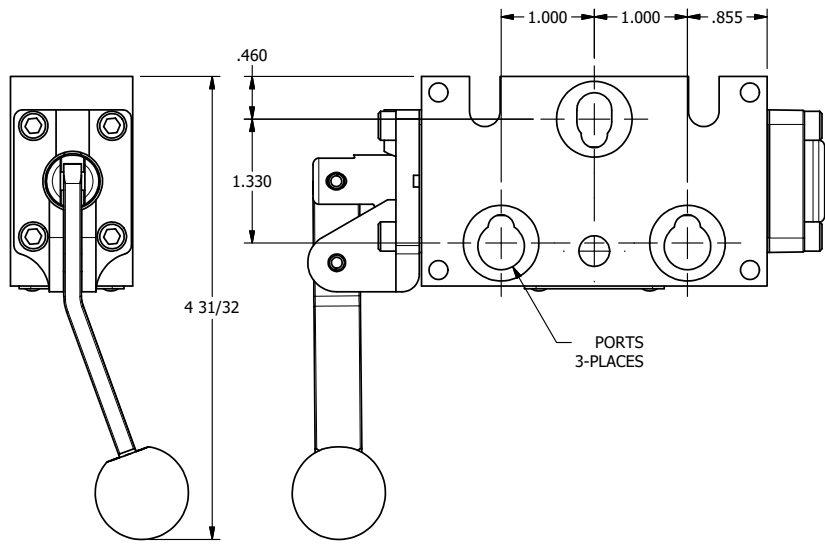

4

3

2

1

AAA
PRODUCTS
INTERNATIONAL

**AAA PRODUCTS
INTERNATIONAL**
7114 Harry Hines Blvd
Dallas, TX 75235

TITLE: 1/4" STACK, LEVER, 3 POS,
DETENT, LEVER SHFT, REGEN CTR SPL,
BENT LVR LFT, RED KNOB

DRAWING NO.:
DIM_BHY2DBLJ