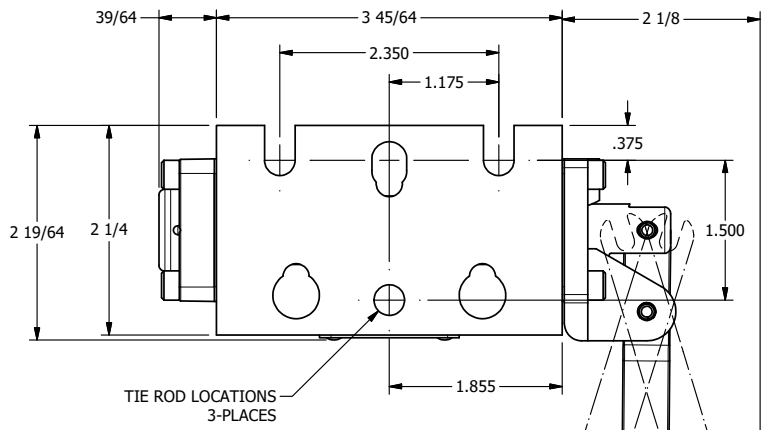

4

3

2

1

AAA
PRODUCTS
INTERNATIONAL

**AAA PRODUCTS
INTERNATIONAL**
7114 Harry Hines Blvd
Dallas, TX 75235

TITLE: 1/4" STACK, LEVER, 3 POS,
DETENT, LEVER SHFT, REGEN CTR SPL,
BENT LVR LFT, RED KNOB

DRAWING NO.:
DIM_BHY2DBLJ