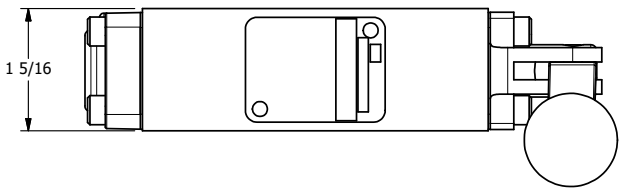

4

3

2

1

AAA
PRODUCTS
INTERNATIONAL

**AAA PRODUCTS
INTERNATIONAL**
7114 Harry Hines Blvd
Dallas, TX 75235

TITLE: 1/4" STACK, LEVER, 3 POS,
DETENT, LEVER SHFT, REGEN CTR SPL,
BENT LVR LFT, RED KNOB

DRAWING NO.:
DIM_BHY2DBLJ