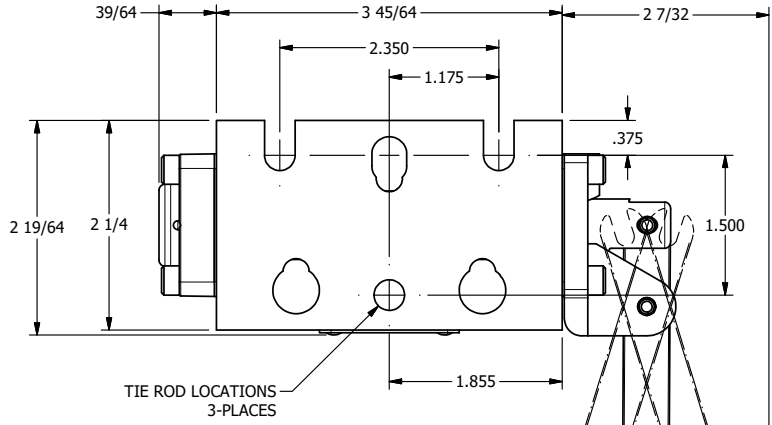

4

3

2

1

1/4" NPTF PORTS  
2-PLACES

**AAA**  
PRODUCTS  
INTERNATIONAL

**AAA PRODUCTS  
INTERNATIONAL**  
7114 Harry Hines Blvd  
Dallas, TX 75235

TITLE: 1/4" STACK, LEVER, 3 POS,  
DETENT, LEVER SHFT, REGEN CTR SPL

DRAWING NO.:  
DIM\_BHY2D

THE INFORMATION CONTAINED WITHIN THIS DOCUMENT IS PROPRIETARY TO AAA PRODUCTS AND MAY NOT BE DISCLOSED WITHOUT PRIOR WRITTEN CONSENT

4

3

2

1