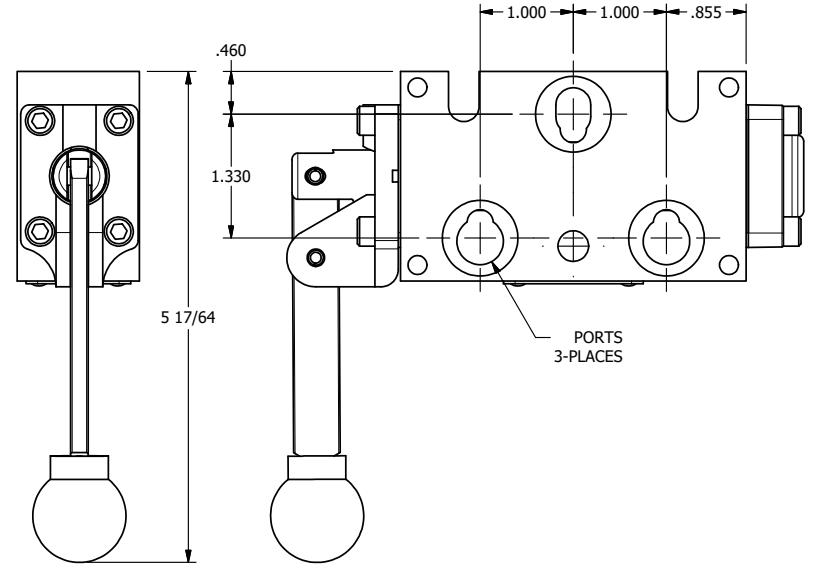

4

3

2

1

1/4" NPTF PORTS  
2-PLACES

**AAA**  
PRODUCTS  
INTERNATIONAL

**AAA PRODUCTS  
INTERNATIONAL**  
7114 Harry Hines Blvd  
Dallas, TX 75235

TITLE: 1/4" STACK, LEVER, 3 POS,  
DETENT, LEVER SHFT, REGEN CTR SPL

DRAWING NO.:  
DIM\_BHY2D

THE INFORMATION CONTAINED WITHIN THIS DOCUMENT IS PROPRIETARY TO AAA PRODUCTS AND MAY NOT BE DISCLOSED WITHOUT PRIOR WRITTEN CONSENT

4

3

2

1