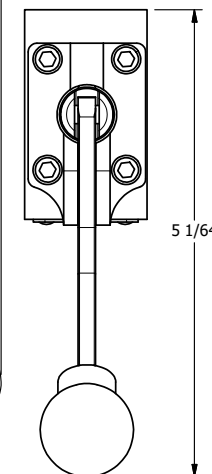

4 3 2 1

4 3 2 1

**AAA**  
PRODUCTS  
INTERNATIONAL

**AAA PRODUCTS  
INTERNATIONAL**  
7114 Harry Hines Blvd  
Dallas, TX 75235

TITLE: 1/4" STACK, LEVER, 3 POS,  
SPR CTR, LEVER SHFT, CLSD CTR SPL,  
CURVED LEVER

DRAWING NO.:  
DIM\_BHY2C

THE INFORMATION CONTAINED WITHIN THIS DOCUMENT IS PROPRIETARY TO AAA PRODUCTS AND MAY NOT BE DISCLOSED WITHOUT PRIOR WRITTEN CONSENT