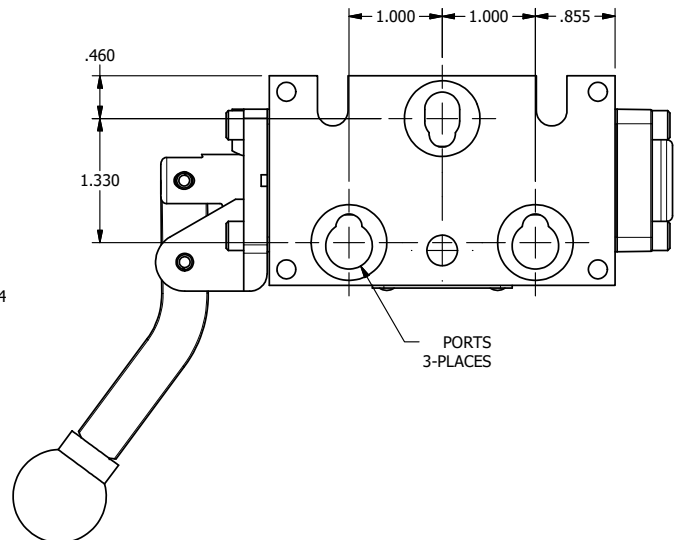

4 3 2 1

4 3 2 1

**AAA**  
PRODUCTS  
INTERNATIONAL

**AAA PRODUCTS  
INTERNATIONAL**  
7114 Harry Hines Blvd  
Dallas, TX 75235

TITLE: 1/4" STACK, LEVER, 3 POS,  
SPR CTR, LEVER SHFT, CLSD CTR SPL,  
CURVED LEVER

DRAWING NO.:  
DIM\_BHY2C

THE INFORMATION CONTAINED WITHIN THIS DOCUMENT IS PROPRIETARY TO AAA PRODUCTS AND MAY NOT BE DISCLOSED WITHOUT PRIOR WRITTEN CONSENT