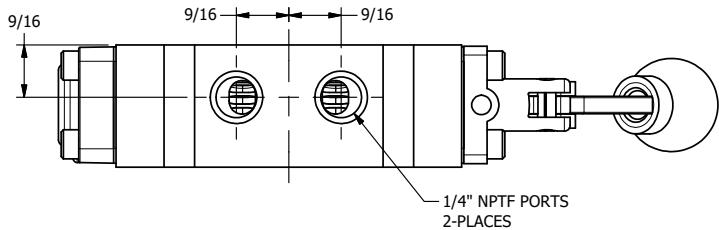

4 3 2 1

4 3 2 1

**AAA**  
PRODUCTS  
INTERNATIONAL

**AAA PRODUCTS  
INTERNATIONAL**  
7114 Harry Hines Blvd  
Dallas, TX 75235

TITLE: 1/4" STACK, LEVER, 3 POS,  
SPR CTR, LEVER SHFT, CLSD CTR SPL,  
CURVED LEVER