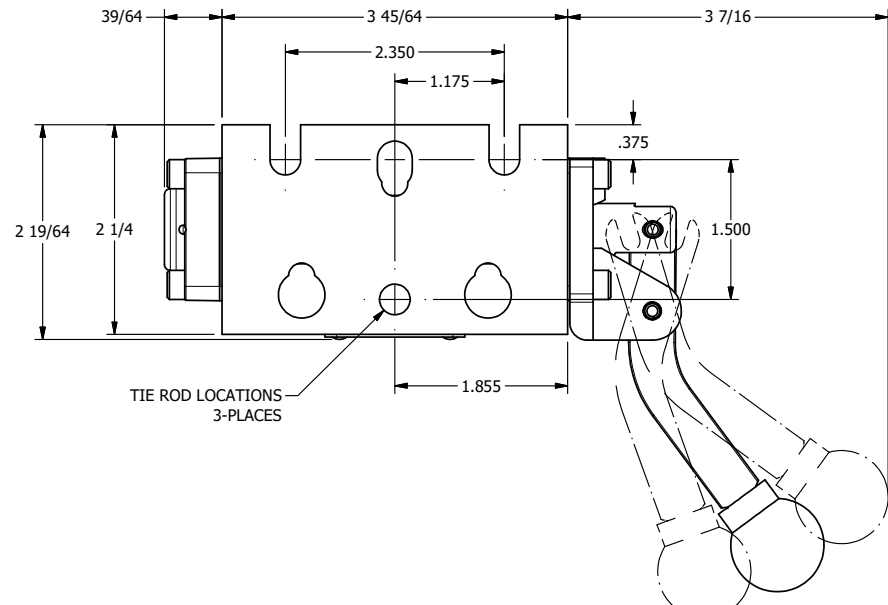

4 3 2 1

4 3 2 1

**AAA**  
PRODUCTS  
INTERNATIONAL

**AAA PRODUCTS  
INTERNATIONAL**  
7114 Harry Hines Blvd  
Dallas, TX 75235

TITLE: 1/4" STACK, LEVER, 3 POS,  
SPR CTR, LEVER SHFT, CLSD CTR SPL,  
CURVED LEVER

DRAWING NO.:  
DIM\_BHY2C

THE INFORMATION CONTAINED WITHIN THIS DOCUMENT IS PROPRIETARY TO AAA PRODUCTS AND MAY NOT BE DISCLOSED WITHOUT PRIOR WRITTEN CONSENT