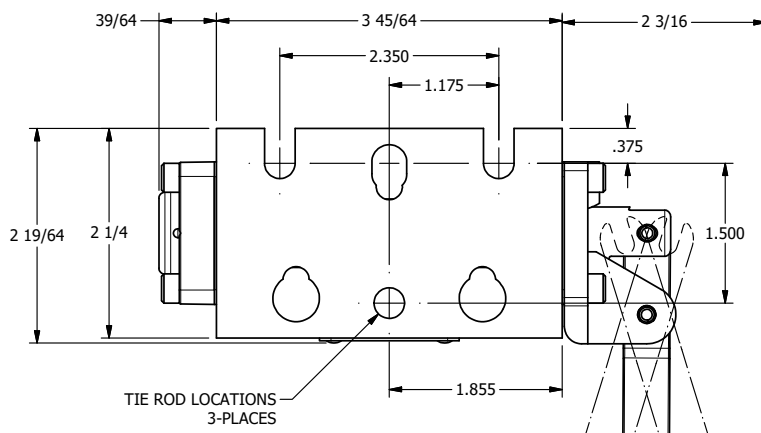

4

3

2

1

AAA
PRODUCTS
INTERNATIONAL

**AAA PRODUCTS
INTERNATIONAL**
7114 Harry Hines Blvd
Dallas, TX 75235

TITLE: 1/4" STACK, LEVER, 3 POS,
SPR CTR, LEVER SHFT, CLSD CTR SPL,
BENT LEVER RIGHT

DRAWING NO.:
DIM_BHY2BR