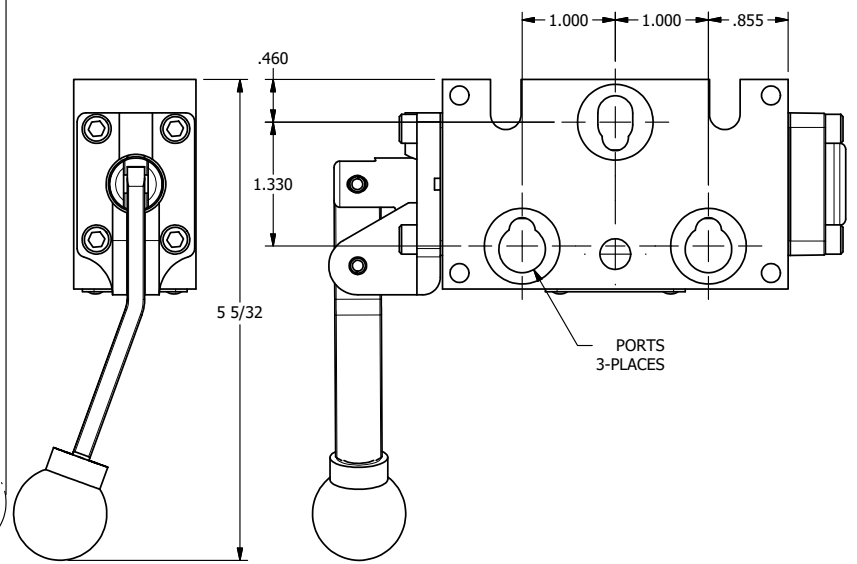

4

3

2

1

AAA
PRODUCTS
INTERNATIONAL

**AAA PRODUCTS
INTERNATIONAL**
7114 Harry Hines Blvd
Dallas, TX 75235

TITLE: 1/4" STACK, LEVER, 3 POS,
SPR CTR, LEVER SHFT, CLSD CTR SPL,
BENT LEVER RIGHT

DRAWING NO.:
DIM_BHY2BR