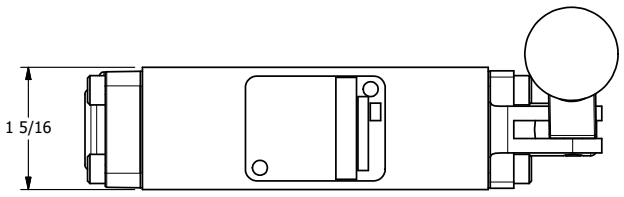

4

3

2

1

AAA
PRODUCTS
INTERNATIONAL

**AAA PRODUCTS
INTERNATIONAL**
7114 Harry Hines Blvd
Dallas, TX 75235

TITLE: 1/4" STACK, LEVER, 3 POS,
SPR CTR, LEVER SHFT, CLSD CTR SPL,
BENT LEVER RIGHT

DRAWING NO.:
DIM_BHY2BR