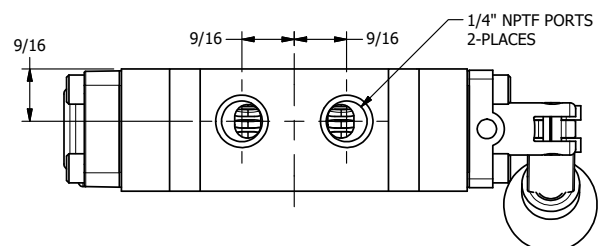

4

3

2

1

AAA
PRODUCTS
INTERNATIONAL

**AAA PRODUCTS
INTERNATIONAL**
7114 Harry Hines Blvd
Dallas, TX 75235

TITLE: 1/4" STACK, LEVER, 3 POS,
SPR CTR, LEVER SHFT, CLSD CTR SPL,
BENT LEVER RIGHT

DRAWING NO.:
DIM_BHY2BR