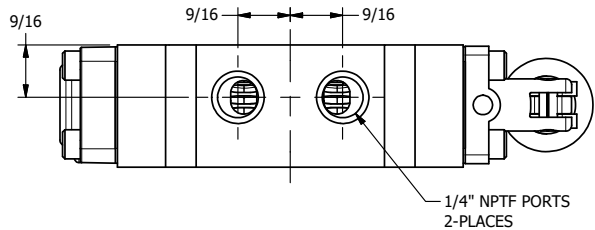

4

3

2

1

AAA
PRODUCTS
INTERNATIONAL

**AAA PRODUCTS
INTERNATIONAL**
7114 Harry Hines Blvd
Dallas, TX 75235

TITLE: 1/4" STACK, LEVER, 3 POS,
SPR CTR, LEVER SHFT, CLSD CTR SPL

DRAWING NO.:
DIM_BHY2