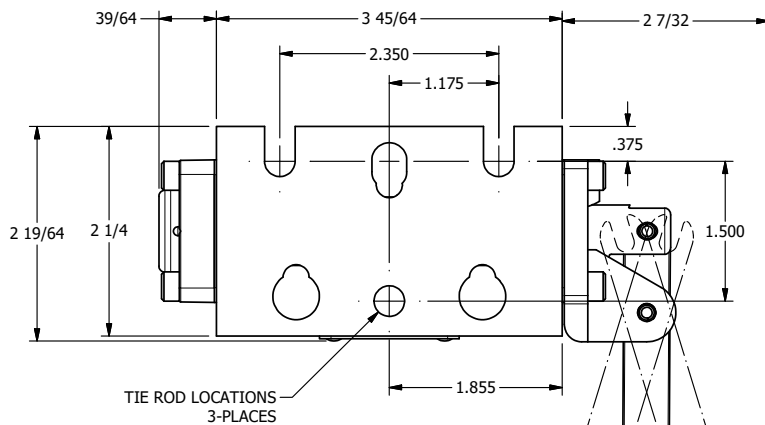

4

3

2

1

AAA
PRODUCTS
INTERNATIONAL

**AAA PRODUCTS
INTERNATIONAL**
7114 Harry Hines Blvd
Dallas, TX 75235

TITLE: 1/4" STACK, LEVER, 3 POS,
SPR CTR, LEVER SHFT, CLSD CTR SPL

DRAWING NO.:
DIM_BHY2