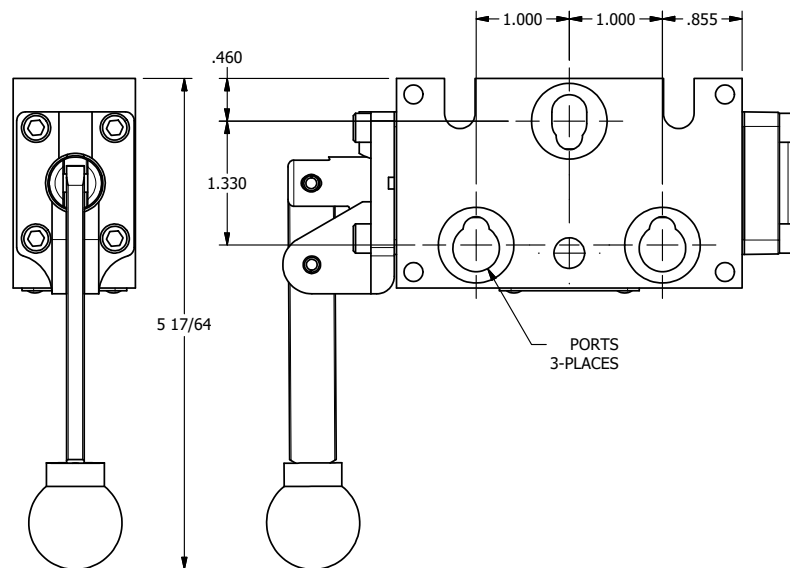

4

3

2

1

AAA
PRODUCTS
INTERNATIONAL

**AAA PRODUCTS
INTERNATIONAL**
7114 Harry Hines Blvd
Dallas, TX 75235

TITLE: 1/4" STACK, LEVER, 3 POS,
SPR CTR, LEVER SHFT, CLSD CTR SPL

DRAWING NO.:
DIM_BHY2