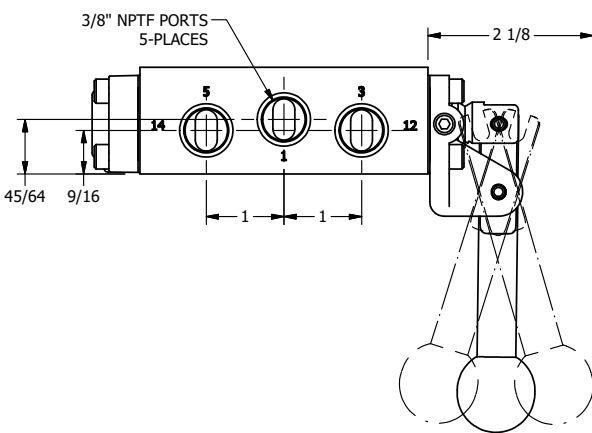

4

3

2

1

A

A

AAA
PRODUCTS
INTERNATIONAL

**AAA PRODUCTS
INTERNATIONAL**
7114 Harry Hines Blvd
Dallas, TX 75235

TITLE: 3/8" SIDE PORT, LEVER, 3 POS,
DTNT A, CLSD SPR CTR FRM C, BR&SS,
180D LVR

DRAWING NO.:
DIM_ZHX3T

THE INFORMATION CONTAINED WITHIN THIS DOCUMENT IS PROPRIETARY TO AAA PRODUCTS AND MAY NOT BE DISCLOSED WITHOUT PRIOR WRITTEN CONSENT