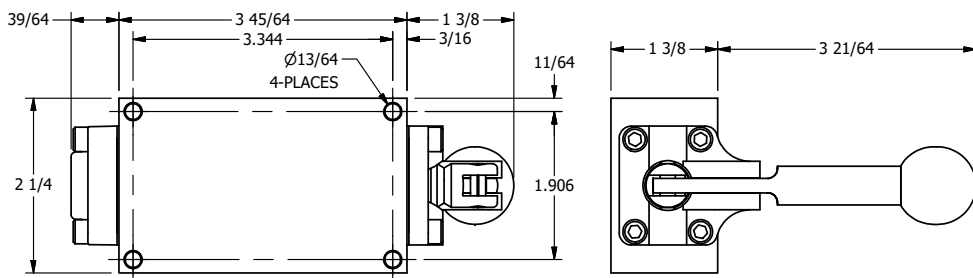

4

3

2

1

B

B

A

A

4

3

2

1

A

A

AAA
PRODUCTS
INTERNATIONAL

**AAA PRODUCTS
INTERNATIONAL**
7114 Harry Hines Blvd
Dallas, TX 75235

TITLE: 3/8" SIDE PORT, LEVER, 3 POS,
DTNT A, CLSD SPR CTR FRM C, BR&SS,
180D LVR

DRAWING NO.:
DIM_ZHX3T

THE INFORMATION CONTAINED WITHIN THIS DOCUMENT IS PROPRIETARY TO AAA PRODUCTS AND MAY NOT BE DISCLOSED WITHOUT PRIOR WRITTEN CONSENT