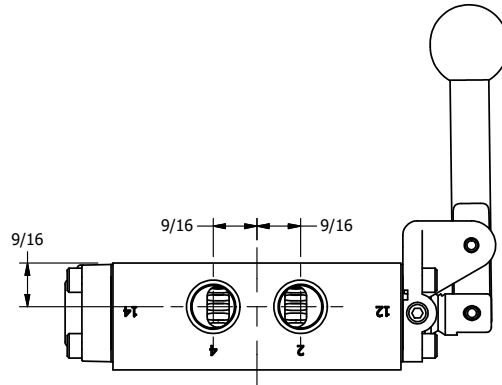

4

3

2

1

B

B

A

A

4

3

2

1

A

A

AAA
PRODUCTS
INTERNATIONAL

**AAA PRODUCTS
INTERNATIONAL**
7114 Harry Hines Blvd
Dallas, TX 75235

TITLE: 3/8" SIDE PORT, LEVER, 3 POS,
DTNT A, CLSD SPR CTR FRM C, BR&SS,
180D LVR

DRAWING NO.:
DIM_ZHX3T

THE INFORMATION CONTAINED WITHIN THIS DOCUMENT IS PROPRIETARY TO AAA PRODUCTS AND MAY NOT BE DISCLOSED WITHOUT PRIOR WRITTEN CONSENT