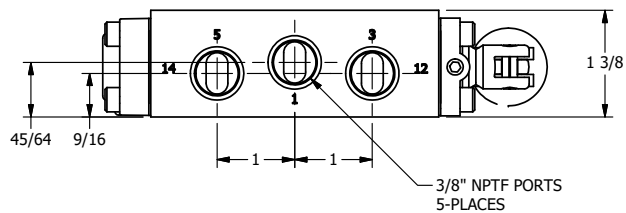

4

3

2

1

4

3

2

1

AAA
PRODUCTS
INTERNATIONAL

**AAA PRODUCTS
INTERNATIONAL**
7114 Harry Hines Blvd
Dallas, TX 75235

TITLE: 3/8" SIDE PORT, LEVER, 3 POS,
DTNT A, CLSD SPR CTR FRM C, BR&SS,
90D LVR

DRAWING NO.:
DIM_ZHX3R

THE INFORMATION CONTAINED WITHIN THIS DOCUMENT IS PROPRIETARY TO AAA PRODUCTS AND MAY NOT BE DISCLOSED WITHOUT PRIOR WRITTEN CONSENT