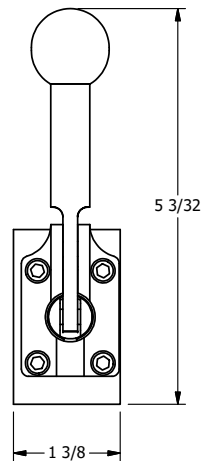

4

3

2

1

4

3

2

1

AAA
PRODUCTS
INTERNATIONAL

**AAA PRODUCTS
INTERNATIONAL**
7114 Harry Hines Blvd
Dallas, TX 75235

TITLE: 3/8" SIDE PORT, LEVER, 3 POS,
DTNT A, CLSD SPR CTR FRM C, BR&SS,
90D LVR

DRAWING NO.:
DIM_ZHX3R

THE INFORMATION CONTAINED WITHIN THIS DOCUMENT IS PROPRIETARY TO AAA PRODUCTS AND MAY NOT BE DISCLOSED WITHOUT PRIOR WRITTEN CONSENT