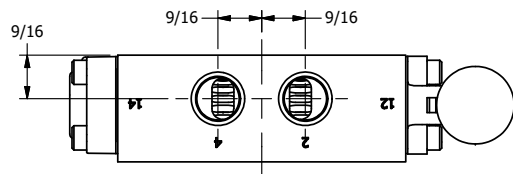

4

3

2

1

4

3

2

1

AAA
PRODUCTS
INTERNATIONAL

**AAA PRODUCTS
INTERNATIONAL**
7114 Harry Hines Blvd
Dallas, TX 75235

TITLE: 3/8" SIDE PORT, LEVER, 3 POS,
DTNT A, CLSD SPR CTR FRM C, BR&SS,
90D LVR

DRAWING NO.:
DIM_ZHX3R

THE INFORMATION CONTAINED WITHIN THIS DOCUMENT IS PROPRIETARY TO AAA PRODUCTS AND MAY NOT BE DISCLOSED WITHOUT PRIOR WRITTEN CONSENT