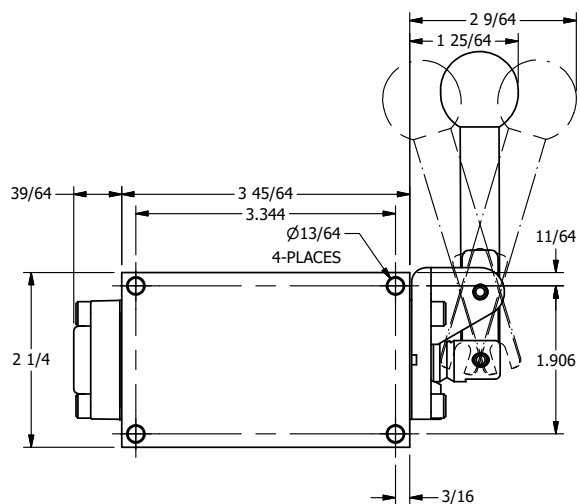

4

3

2

1

4

3

2

1

AAA
PRODUCTS
INTERNATIONAL

**AAA PRODUCTS
INTERNATIONAL**
7114 Harry Hines Blvd
Dallas, TX 75235

TITLE: 3/8" SIDE PORT, LEVER, 3 POS,
DTNT A, CLSD SPR CTR FRM C, BR&SS,
90D LVR

DRAWING NO.:
DIM_ZHX3R

THE INFORMATION CONTAINED WITHIN THIS DOCUMENT IS PROPRIETARY TO AAA PRODUCTS AND MAY NOT BE DISCLOSED WITHOUT PRIOR WRITTEN CONSENT