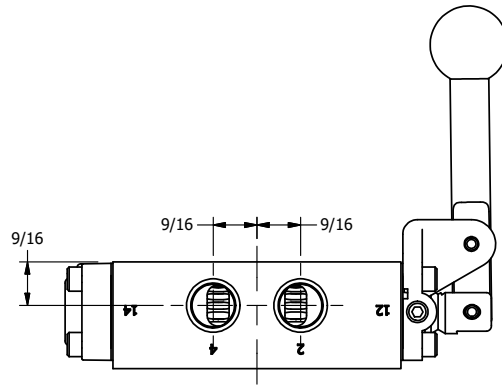

AAA
PRODUCTS
INTERNATIONAL

**AAA PRODUCTS
INTERNATIONAL**
7114 Harry Hines Blvd
Dallas, TX 75235

TITLE: 3/8" SIDE PORT, LEVER, 3 POS,
DTNT A, CLSD SPR CTR FRM C, BR&SS,
RED KNB, 180D LVR

DRAWING NO.:
DIM_ZHX3JT