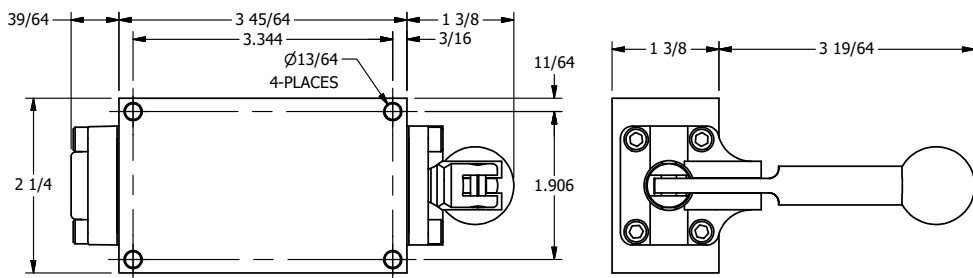

AAA
PRODUCTS
INTERNATIONAL

**AAA PRODUCTS
INTERNATIONAL**
7114 Harry Hines Blvd
Dallas, TX 75235

TITLE: 3/8" SIDE PORT, LEVER, 3 POS,
DTNT A, CLSD SPR CTR FRM C, BR&SS,
RED KNB, 180D LVR

DRAWING NO.:
DIM_ZHX3JT