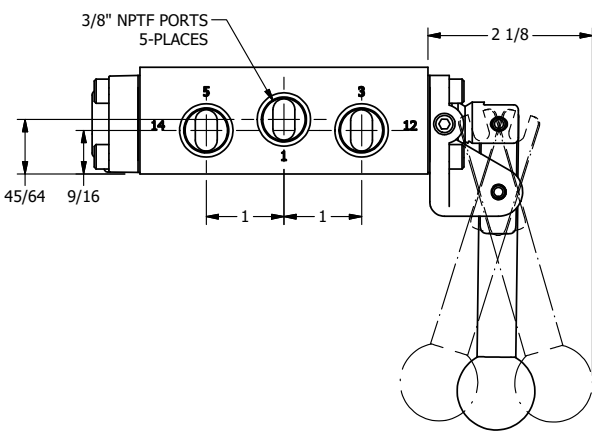

AAA
PRODUCTS
INTERNATIONAL

**AAA PRODUCTS
INTERNATIONAL**
7114 Harry Hines Blvd
Dallas, TX 75235

TITLE: 3/8" SIDE PORT, LEVER, 3 POS,
DTNT A, CLSD SPR CTR FRM C, BR&SS,
RED KNB, 180D LVR

DRAWING NO.:
DIM_ZHX3JT