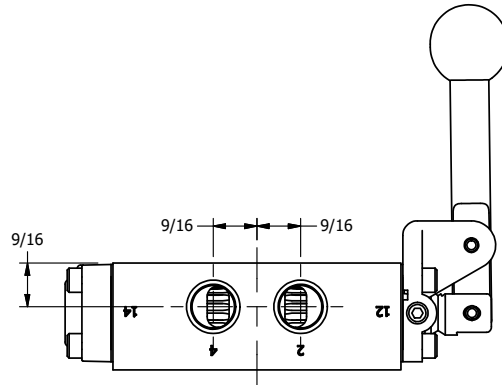

4

3

2

1

B

B

A

A

AAA
PRODUCTS
INTERNATIONAL

**AAA PRODUCTS
INTERNATIONAL**
7114 Harry Hines Blvd
Dallas, TX 75235

TITLE: 3/8" SIDE PORT, LEVER, 3 POS,
DTNT A, FLOAT SPR CTR FRM C, BR&SS,
180D LVR

DRAWING NO.:
DIM_ZHX3GT

4

3

2

1

THE INFORMATION CONTAINED WITHIN THIS DOCUMENT IS PROPRIETARY TO AAA PRODUCTS AND MAY NOT BE DISCLOSED WITHOUT PRIOR WRITTEN CONSENT