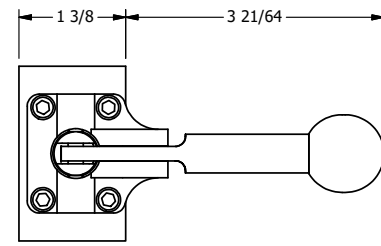

4

3

2

1

B

B

A

A

AAA
PRODUCTS
INTERNATIONAL

**AAA PRODUCTS
INTERNATIONAL**
7114 Harry Hines Blvd
Dallas, TX 75235

TITLE: 3/8" SIDE PORT, LEVER, 3 POS,
DTNT A, FLOAT SPR CTR FRM C, BR&SS,
180D LVR

DRAWING NO.:
DIM_ZHX3GT

4