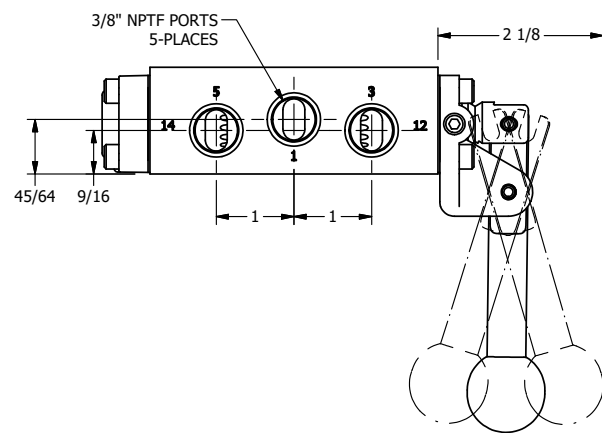

AAA
PRODUCTS
INTERNATIONAL

**AAA PRODUCTS
INTERNATIONAL**
7114 Harry Hines Blvd
Dallas, TX 75235

TITLE: 3/8" SIDE PORT, LEVER, 3 POS,
DTNT A, FLOAT SPR CTR FRM C, BR&SS,
180D LVR

DRAWING NO.:
DIM_ZHX3GT

4