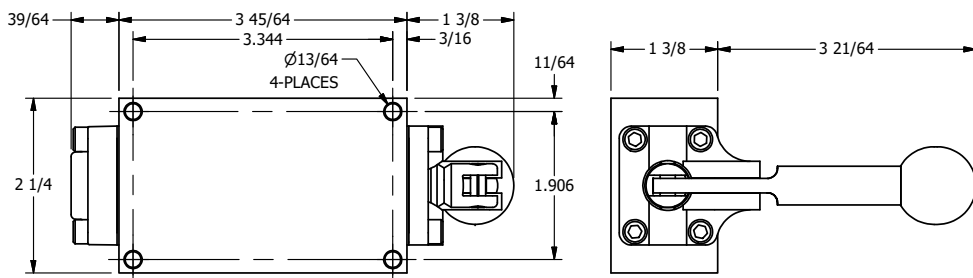

4

3

2

1

B

B

A

A

AAA
PRODUCTS
INTERNATIONAL

**AAA PRODUCTS
INTERNATIONAL**
7114 Harry Hines Blvd
Dallas, TX 75235

TITLE: 3/8" SIDE PORT, LEVER, 3 POS,
DTNT A, FLOAT SPR CTR FRM C, BR&SS,
180D LVR

DRAWING NO.:
DIM_ZHX3GT

4

3

2

1

THE INFORMATION CONTAINED WITHIN THIS DOCUMENT IS PROPRIETARY TO AAA PRODUCTS AND MAY NOT BE DISCLOSED WITHOUT PRIOR WRITTEN CONSENT