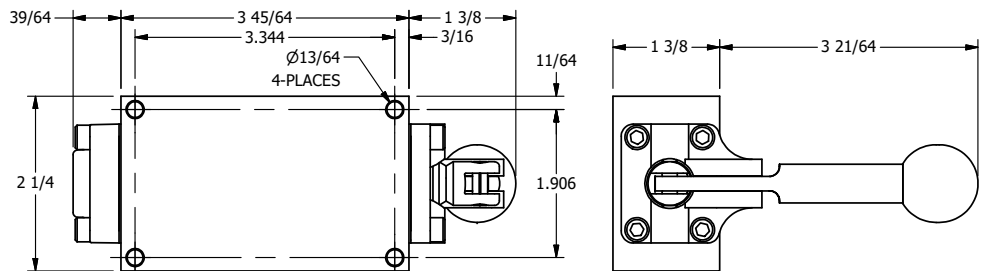

4

3

2

1

B

B

A

A

AAA
PRODUCTS
INTERNATIONAL

**AAA PRODUCTS
INTERNATIONAL**
7114 Harry Hines Blvd
Dallas, TX 75235

TITLE: 3/8" SIDE PORT, LEVER, 3 POS,
DTNT A, REGEN SPR CTR FRM C, BR&SS,
180D LVR

DRAWING NO.:
DIM_ZHX3DT

4

3

2

1

THE INFORMATION CONTAINED WITHIN THIS DOCUMENT IS PROPRIETARY TO AAA PRODUCTS AND MAY NOT BE DISCLOSED WITHOUT PRIOR WRITTEN CONSENT