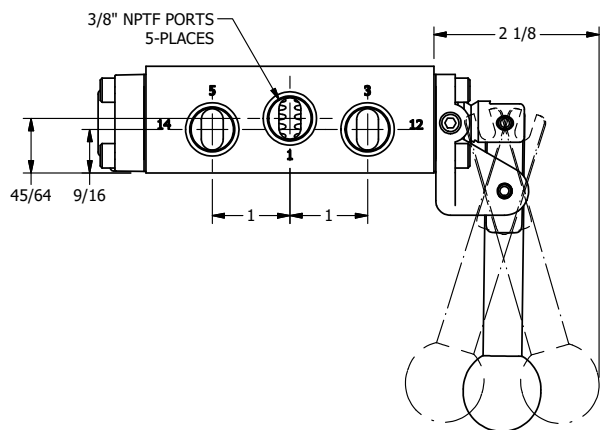

AAA
PRODUCTS
INTERNATIONAL

**AAA PRODUCTS
INTERNATIONAL**
7114 Harry Hines Blvd
Dallas, TX 75235

TITLE: 3/8" SIDE PORT, LEVER, 3 POS,
DTNT A, REGEN SPR CTR FRM C, BR&SS,
180D LVR

DRAWING NO.:
DIM_ZHX3DT

4