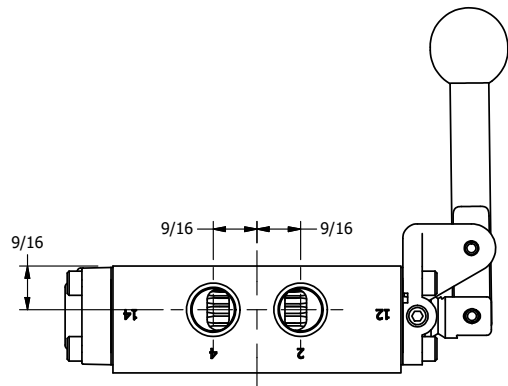

4

3

2

1

B

B

A

A

AAA
PRODUCTS
INTERNATIONAL

**AAA PRODUCTS
INTERNATIONAL**
7114 Harry Hines Blvd
Dallas, TX 75235

TITLE: 3/8" SIDE PORT, LEVER, 3 POS,
DTNT A, REGEN SPR CTR FRM C, BR&SS,
180D LVR

DRAWING NO.:
DIM_ZHX3DT

4

3

2

1

THE INFORMATION CONTAINED WITHIN THIS DOCUMENT IS PROPRIETARY TO AAA PRODUCTS AND MAY NOT BE DISCLOSED WITHOUT PRIOR WRITTEN CONSENT