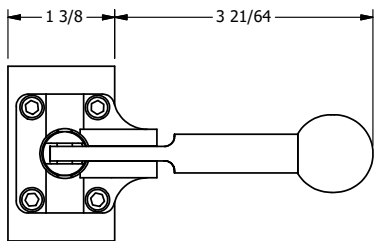

4

3

2

1

B

B

A

A

AAA
PRODUCTS
INTERNATIONAL

**AAA PRODUCTS
INTERNATIONAL**
7114 Harry Hines Blvd
Dallas, TX 75235

TITLE: 3/8" SIDE PORT, LEVER, 3 POS,
DTNT A, REGEN SPR CTR FRM C, BR&SS,
180D LVR

DRAWING NO.:
DIM_ZHX3DT

4