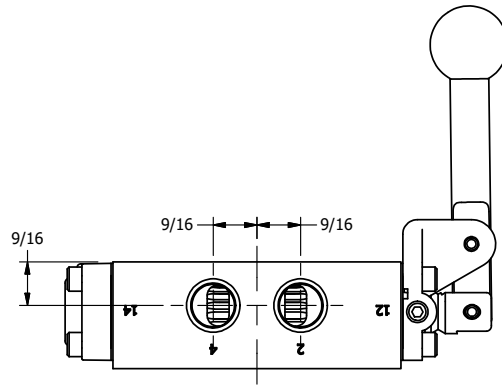

**AAA**  
PRODUCTS  
INTERNATIONAL

**AAA PRODUCTS  
INTERNATIONAL**  
7114 Harry Hines Blvd  
Dallas, TX 75235

TITLE: 3/8" SIDE PORT, LEVER, 3 POS,  
DTNT A, REGEN SPR CTR FRM C, BR&SS,  
RED KNB, 180D LVR