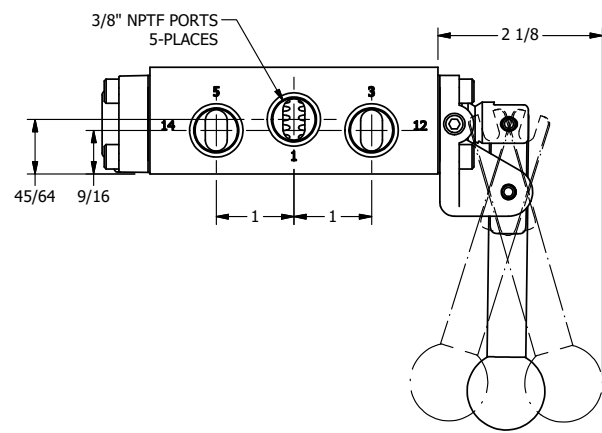

**AAA**  
PRODUCTS  
INTERNATIONAL

**AAA PRODUCTS  
INTERNATIONAL**  
7114 Harry Hines Blvd  
Dallas, TX 75235

TITLE: 3/8" SIDE PORT, LEVER, 3 POS,  
DTNT A, REGEN SPR CTR FRM C, BR&SS,  
RED KNB, 180D LVR