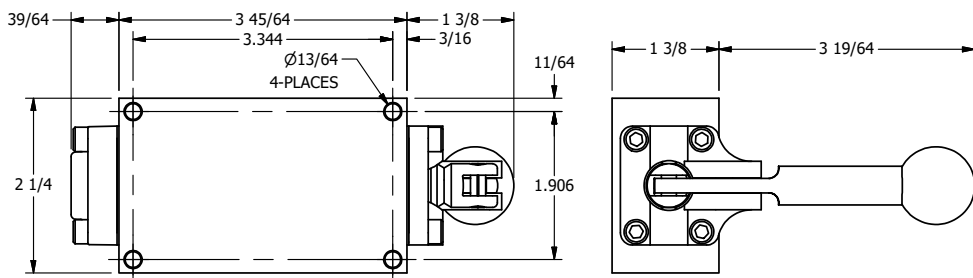

**AAA**  
PRODUCTS  
INTERNATIONAL

**AAA PRODUCTS  
INTERNATIONAL**  
7114 Harry Hines Blvd  
Dallas, TX 75235

TITLE: 3/8" SIDE PORT, LEVER, 3 POS,  
DTNT A, REGEN SPR CTR FRM C, BR&SS,  
RED KNB, 180D LVR