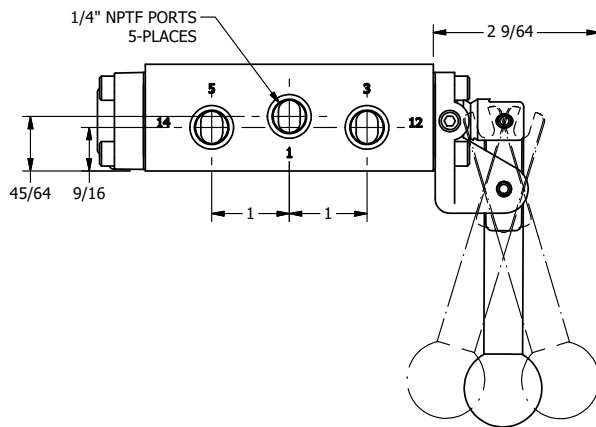

AAA
PRODUCTS
INTERNATIONAL

**AAA PRODUCTS
INTERNATIONAL**
7114 Harry Hines Blvd
Dallas, TX 75235

TITLE: 1/4" SIDE PORT, LEVER, 3 POS,
DTNT A, CLSD SPR CTR FRM C, BR&SS,
RED KNB, 180D LVR

DRAWING NO.:
DIM_ZHX2JT