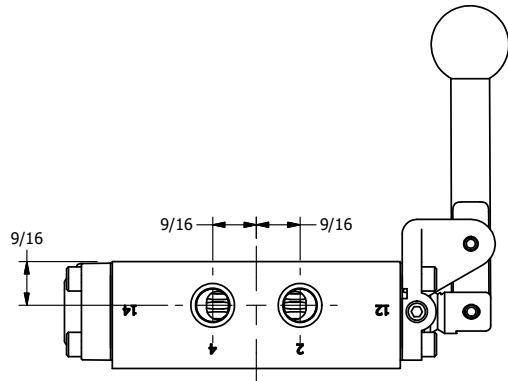

AAA
PRODUCTS
INTERNATIONAL

**AAA PRODUCTS
INTERNATIONAL**
7114 Harry Hines Blvd
Dallas, TX 75235

TITLE: 1/4" SIDE PORT, LEVER, 3 POS,
DTNT A, CLSD SPR CTR FRM C, BR&SS,
RED KNB, 180D LVR

DRAWING NO.:
DIM_ZHX2JT