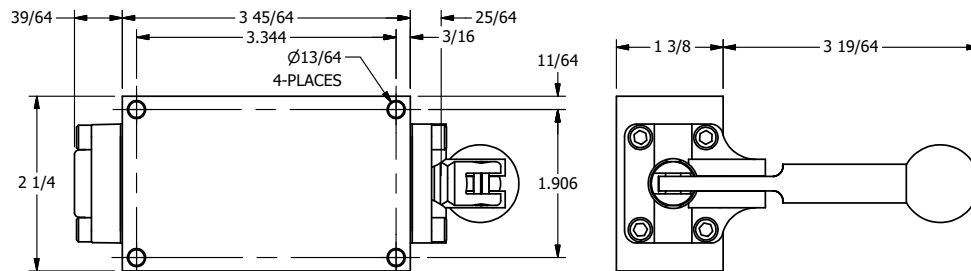

AAA
PRODUCTS
INTERNATIONAL

**AAA PRODUCTS
INTERNATIONAL**
7114 Harry Hines Blvd
Dallas, TX 75235

TITLE: 1/4" SIDE PORT, LEVER, 3 POS,
DTNT A, CLSD SPR CTR FRM C, BR&SS,
RED KNB, 180D LVR

DRAWING NO.:
DIM_ZHX2JT