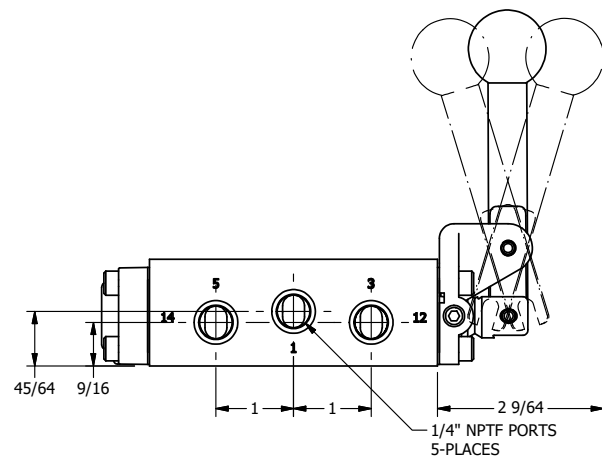

4

3

2

1

**AAA**  
PRODUCTS  
INTERNATIONAL

**AAA PRODUCTS INTERNATIONAL**  
7114 Harry Hines Blvd  
Dallas, TX 75235

TITLE: 1/4" SIDE PORT, LEVER, 3 POS,  
DTNT A, CLSD SPR CTR FRM C, BR&SS,  
RED KNB

DRAWING NO.:  
DIM\_ZHX2J