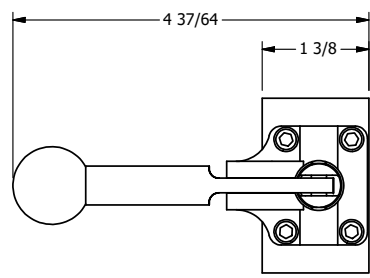

4

3

2

1

**AAA**  
PRODUCTS  
INTERNATIONAL

**AAA PRODUCTS INTERNATIONAL**  
7114 Harry Hines Blvd  
Dallas, TX 75235

TITLE: 1/4" SIDE PORT, LEVER, 3 POS,  
DTNT A, CLSD SPR CTR FRM C, BR&SS,  
RED KNB

DRAWING NO.:  
DIM\_ZHX2J