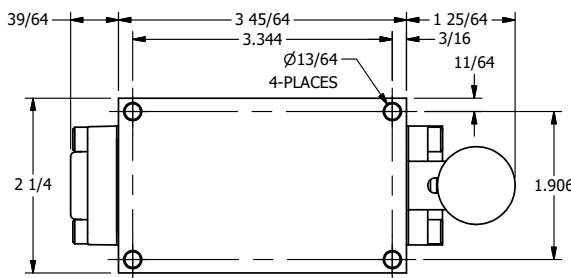

4

3

2

1

**AAA**  
PRODUCTS  
INTERNATIONAL

**AAA PRODUCTS INTERNATIONAL**  
7114 Harry Hines Blvd  
Dallas, TX 75235

TITLE: 1/4" SIDE PORT, LEVER, 3 POS,  
DTNT A, CLSD SPR CTR FRM C, BR&SS,  
RED KNB

DRAWING NO.:  
DIM\_ZHX2J