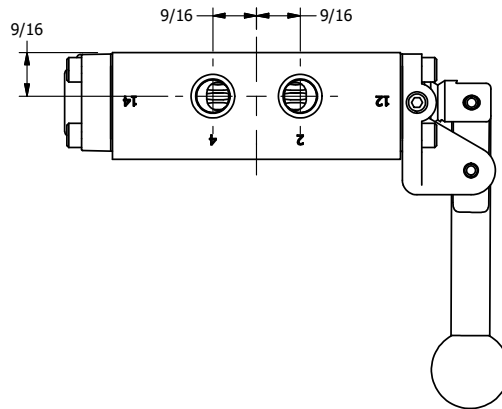

4

3

2

1

**AAA**  
PRODUCTS  
INTERNATIONAL

**AAA PRODUCTS INTERNATIONAL**  
7114 Harry Hines Blvd  
Dallas, TX 75235

TITLE: 1/4" SIDE PORT, LEVER, 3 POS,  
DTNT A, CLSD SPR CTR FRM C, BR&SS,  
RED KNB

DRAWING NO.:  
DIM\_ZHX2J