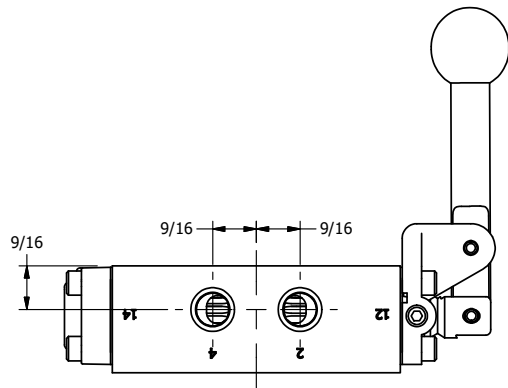

AAA
PRODUCTS
INTERNATIONAL

AAA PRODUCTS INTERNATIONAL
7114 Harry Hines Blvd
Dallas, TX 75235

TITLE: 1/4" SIDE PORT, LEVER, 3 POS,
DTNT A, FLOAT SPR CTR FRM C, BR&SS,
180D LVR

DRAWING NO.:
DIM_ZHX2GT

4

3

2

1