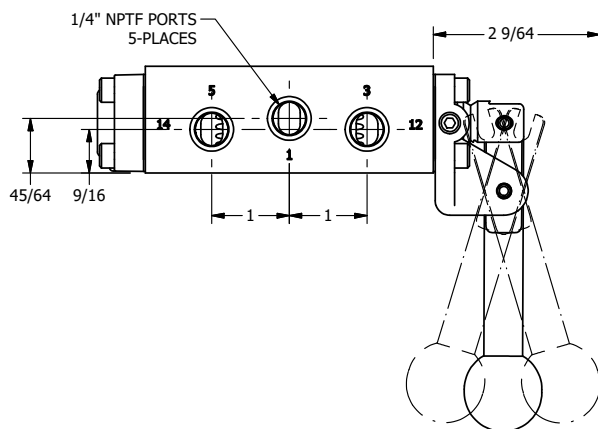

AAA
PRODUCTS
INTERNATIONAL

AAA PRODUCTS INTERNATIONAL
7114 Harry Hines Blvd
Dallas, TX 75235

TITLE: 1/4" SIDE PORT, LEVER, 3 POS,
DTNT A, FLOAT SPR CTR FRM C, BR&SS,
180D LVR

DRAWING NO.:
DIM_ZHX2GT

4

3

2

1