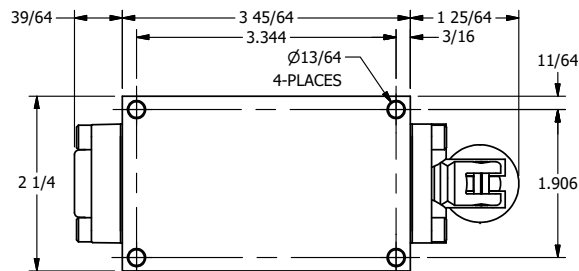

AAA
PRODUCTS
INTERNATIONAL

AAA PRODUCTS INTERNATIONAL
7114 Harry Hines Blvd
Dallas, TX 75235

TITLE: 1/4" SIDE PORT, LEVER, 3 POS,
DTNT A, FLOAT SPR CTR FRM C, BR&SS,
180D LVR

DRAWING NO.:
DIM_ZHX2GT

4

3

2

1