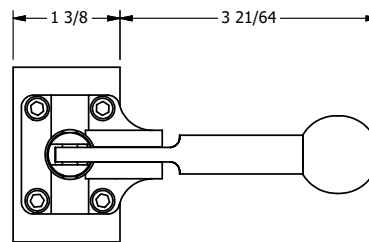

4

3

2

1

B

B

A

A

AAA
PRODUCTS
INTERNATIONAL

AAA PRODUCTS INTERNATIONAL
7114 Harry Hines Blvd
Dallas, TX 75235

TITLE: 1/4" SIDE PORT, LEVER, 3 POS,
DTNT A, FLOAT SPR CTR FRM C, BR&SS,
180D LVR

DRAWING NO.:
DIM_ZHX2GT

4

3

2

1