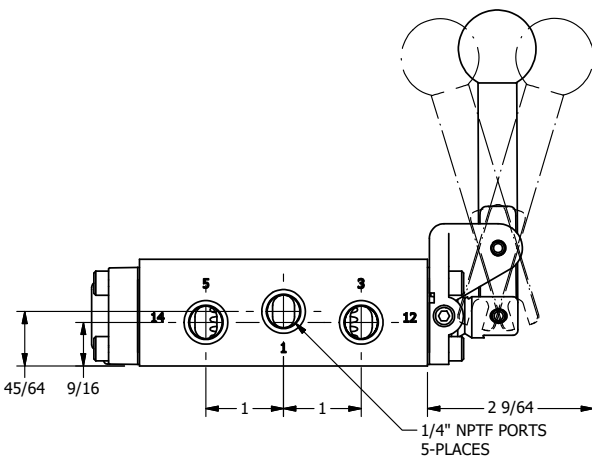

4

3

2

1

**AAA**  
PRODUCTS  
INTERNATIONAL

**AAA PRODUCTS INTERNATIONAL**  
7114 Harry Hines Blvd  
Dallas, TX 75235

TITLE: 1/4" SIDE PORT, LEVER, 3 POS,  
DTNT A, FLOAT SPR CTR FRM C, BR&SS,  
RED KNB

DRAWING NO.:  
DIM\_ZHX2GJ