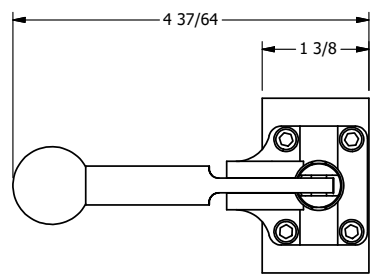

4

3

2

1

**AAA**  
PRODUCTS  
INTERNATIONAL

**AAA PRODUCTS INTERNATIONAL**  
7114 Harry Hines Blvd  
Dallas, TX 75235

TITLE: 1/4" SIDE PORT, LEVER, 3 POS,  
DTNT A, FLOAT SPR CTR FRM C, BR&SS,  
RED KNB

DRAWING NO.:  
DIM\_ZHX2GJ