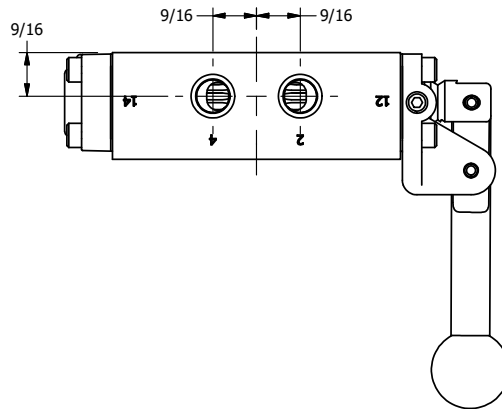

4

3

2

1

**AAA**  
PRODUCTS  
INTERNATIONAL

**AAA PRODUCTS INTERNATIONAL**  
7114 Harry Hines Blvd  
Dallas, TX 75235

TITLE: 1/4" SIDE PORT, LEVER, 3 POS,  
DTNT A, FLOAT SPR CTR FRM C, BR&SS,  
RED KNB

DRAWING NO.:  
DIM\_ZHX2GJ