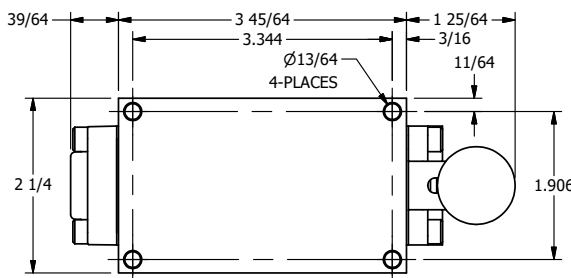

4

3

2

1

**AAA**  
PRODUCTS  
INTERNATIONAL

**AAA PRODUCTS INTERNATIONAL**  
7114 Harry Hines Blvd  
Dallas, TX 75235

TITLE: 1/4" SIDE PORT, LEVER, 3 POS,  
DTNT A, FLOAT SPR CTR FRM C, BR&SS,  
RED KNB

DRAWING NO.:  
DIM\_ZHX2GJ