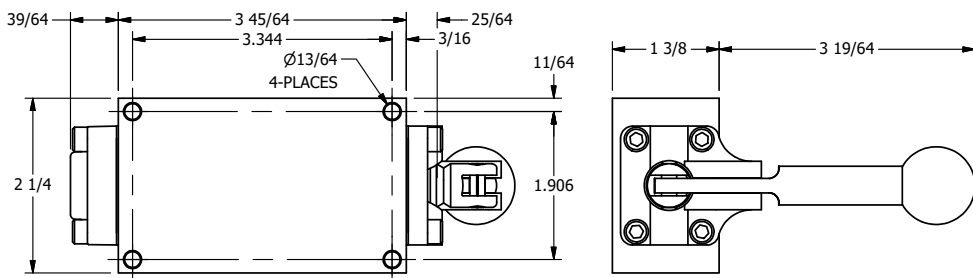

AAA
PRODUCTS
INTERNATIONAL

**AAA PRODUCTS
INTERNATIONAL**
7114 Harry Hines Blvd
Dallas, TX 75235

TITLE: 1/4" SIDE PORT, LEVER, 3 POS,
DTNT A, REGEN SPR CTR FRM C, BR&SS,
RED KNB, 180D LVR

DRAWING NO.:
DIM_ZHX2DJT