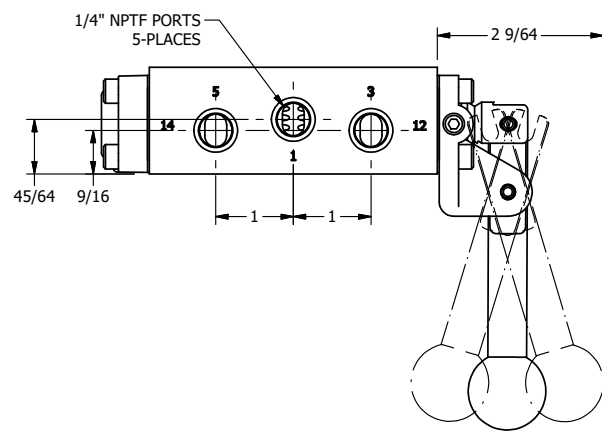

AAA
PRODUCTS
INTERNATIONAL

**AAA PRODUCTS
INTERNATIONAL**
7114 Harry Hines Blvd
Dallas, TX 75235

TITLE: 1/4" SIDE PORT, LEVER, 3 POS,
DTNT A, REGEN SPR CTR FRM C, BR&SS,
RED KNB, 180D LVR

DRAWING NO.:
DIM_ZHX2DJT