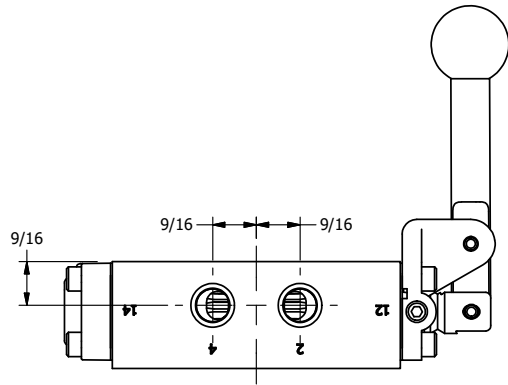

AAA
PRODUCTS
INTERNATIONAL

**AAA PRODUCTS
INTERNATIONAL**
7114 Harry Hines Blvd
Dallas, TX 75235

TITLE: 1/4" SIDE PORT, LEVER, 3 POS,
DTNT A, REGEN SPR CTR FRM C, BR&SS,
RED KNB, 180D LVR

DRAWING NO.:
DIM_ZHX2DJT