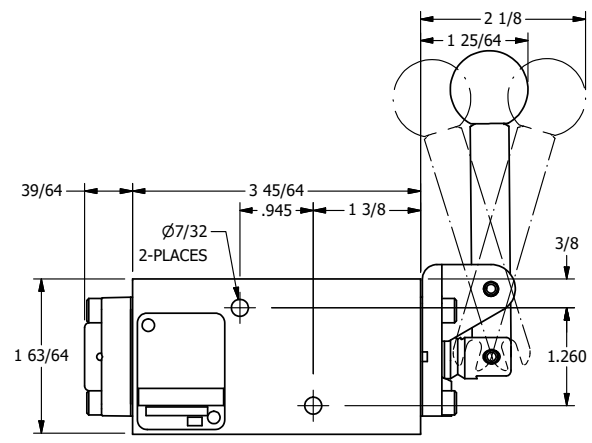

4 3 2 1

B

B

A

A

4 3 2 1

A

A

	AAA PRODUCTS INTERNATIONAL 7114 Harry Hines Blvd Dallas, TX 75235	TITLE: 1/4" NAMUR, LEVER, 3 POS, DTNT A, CLSD SPR CTR FRM C, RED KNB, 90D LVR	DRAWING NO.: DIM_NHX2JR

THE INFORMATION CONTAINED WITHIN THIS DOCUMENT IS PROPRIETARY TO AAA PRODUCTS AND MAY NOT BE DISCLOSED WITHOUT PRIOR WRITTEN CONSENT