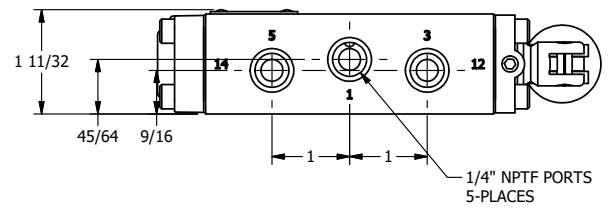

4 3 2 1

A

A

	AAA PRODUCTS INTERNATIONAL 7114 Harry Hines Blvd Dallas, TX 75235	TITLE: 1/4" NAMUR, LEVER, 3 POS, DTNT A, CLSD SPR CTR FRM C, RED KNB, 90D LVR	DRAWING NO.: DIM_NHX2JR

THE INFORMATION CONTAINED WITHIN THIS DOCUMENT IS PROPRIETARY TO AAA PRODUCTS AND MAY NOT BE DISCLOSED WITHOUT PRIOR WRITTEN CONSENT