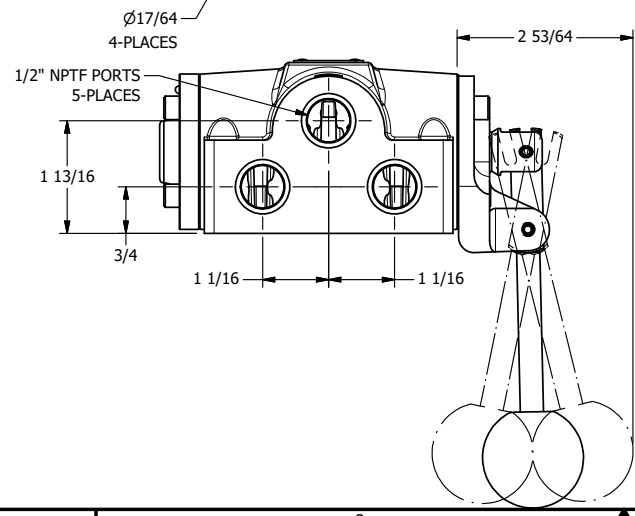

4

3

2

1

B

B

A

A

AAA
PRODUCTS
INTERNATIONAL

**AAA PRODUCTS
INTERNATIONAL**
7114 Harry Hines Blvd
Dallas, TX 75235

TITLE: 1/2" SIDE PORT, LEVER, 3 POS,
DTNT A, CLSD SPR CTR FRM C,
180D LVR

DRAWING NO.:
DIM_HX4T

THE INFORMATION CONTAINED WITHIN THIS DOCUMENT IS PROPRIETARY TO AAA PRODUCTS AND MAY NOT BE DISCLOSED WITHOUT PRIOR WRITTEN CONSENT