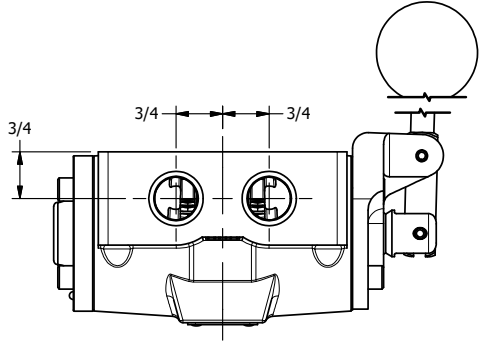

AAA
PRODUCTS
INTERNATIONAL

**AAA PRODUCTS
INTERNATIONAL**
7114 Harry Hines Blvd
Dallas, TX 75235

TITLE: 1/2" SIDE PORT, LEVER, 3 POS,
DTNT A, CLSD SPR CTR FRM C,
180D LVR

DRAWING NO.:
DIM_HX4T

THE INFORMATION CONTAINED WITHIN THIS DOCUMENT IS PROPRIETARY TO AAA PRODUCTS AND MAY NOT BE DISCLOSED WITHOUT PRIOR WRITTEN CONSENT