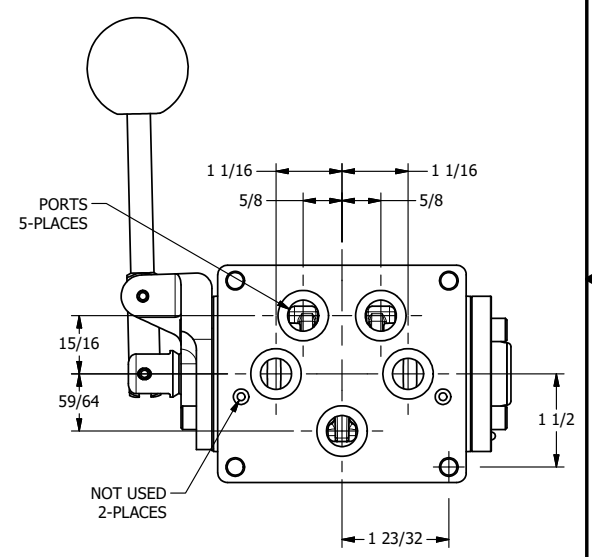

4 3 2 1

B

B

A

A

AAA
 PRODUCTS
 INTERNATIONAL
 7114 Harry Hines Blvd
 Dallas, TX 75235

TITLE: 1/2" SUBPLATE, LEVER, 3 POS,
 DTNT A, CLSD SPR CTR FRM C,
 90D LVR

DRAWING NO.:
 DIM_HX4PR