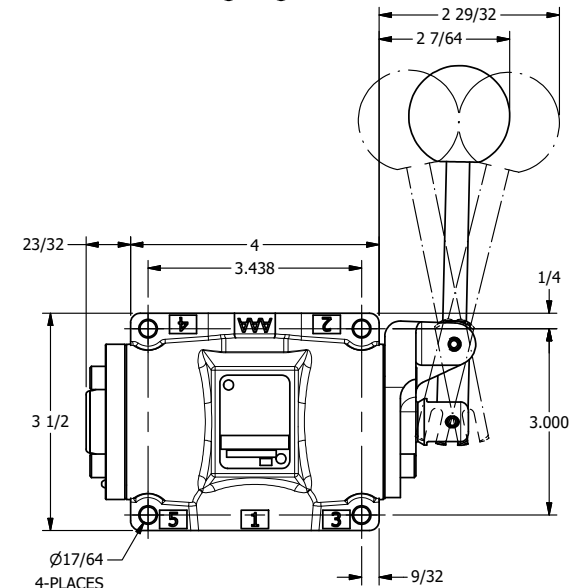

4 3 2 1

B

B

A

A

AAA
 PRODUCTS
 INTERNATIONAL
 7114 Harry Hines Blvd
 Dallas, TX 75235

TITLE: 1/2" SUBPLATE, LEVER, 3 POS,
 DTNT A, CLSD SPR CTR FRM C,
 90D LVR

DRAWING NO.:
 DIM_HX4PR