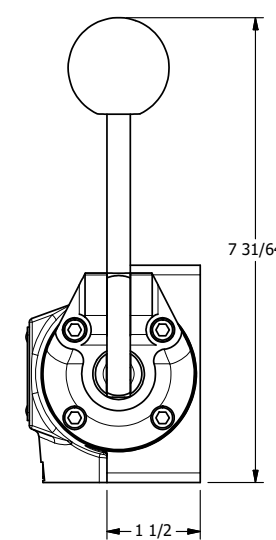

4 3 2 1

B

B

A

A

AAA
 PRODUCTS
 INTERNATIONAL
 7114 Harry Hines Blvd
 Dallas, TX 75235

TITLE: 1/2" SUBPLATE, LEVER, 3 POS,
 DTNT A, CLSD SPR CTR FRM C,
 90D LVR

DRAWING NO.:
 DIM_HX4PR