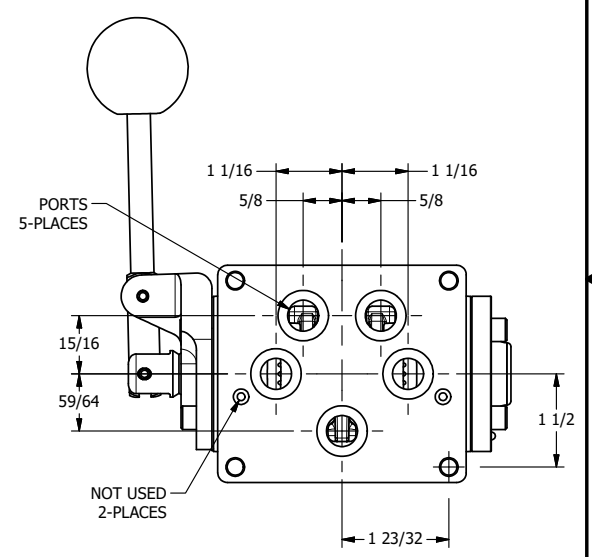

4 3 2 1

B

B

A

A

4 3 2 1

AAA
 PRODUCTS
 INTERNATIONAL
 7114 Harry Hines Blvd
 Dallas, TX 75235

TITLE: 1/2" SUBPLATE, LEVER, 3 POS,
 DTNT A, FLOAT SPR CTR FRM C,
 90D LVR

DRAWING NO.:
 DIM_HX4PGR

THE INFORMATION CONTAINED WITHIN THIS DOCUMENT IS PROPRIETARY TO AAA PRODUCTS AND MAY NOT BE DISCLOSED WITHOUT PRIOR WRITTEN CONSENT