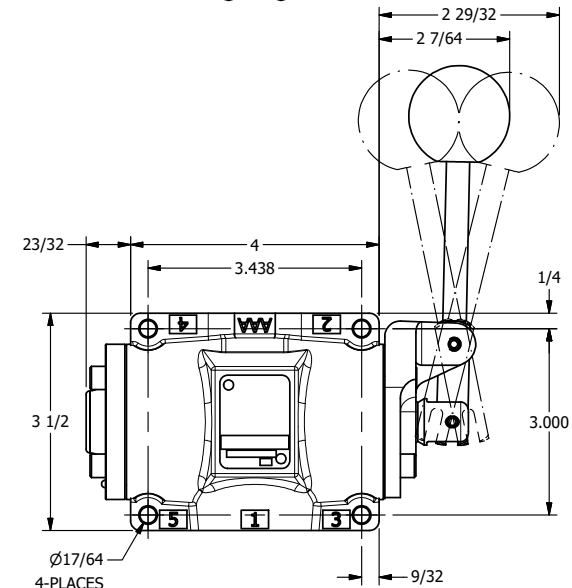

4 3 2 1

B

B

A

A

4 3 2 1

AAA
 PRODUCTS
 INTERNATIONAL
 7114 Harry Hines Blvd
 Dallas, TX 75235

TITLE: 1/2" SUBPLATE, LEVER, 3 POS,
 DTNT A, FLOAT SPR CTR FRM C,
 90D LVR

DRAWING NO.:
 DIM_HX4PGR

THE INFORMATION CONTAINED WITHIN THIS DOCUMENT IS PROPRIETARY TO AAA PRODUCTS AND MAY NOT BE DISCLOSED WITHOUT PRIOR WRITTEN CONSENT