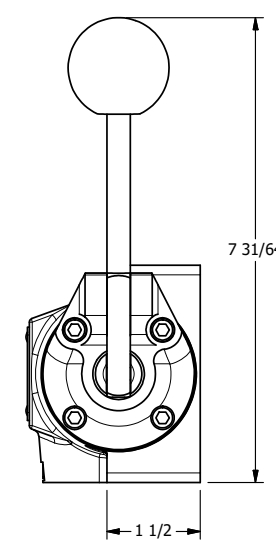

4 3 2 1

B

B

A

A

4 3 2 1

AAA
 PRODUCTS
 INTERNATIONAL
 7114 Harry Hines Blvd
 Dallas, TX 75235

TITLE: 1/2" SUBPLATE, LEVER, 3 POS,
 DTNT A, FLOAT SPR CTR FRM C,
 90D LVR

DRAWING NO.:
 DIM_HX4PGR

THE INFORMATION CONTAINED WITHIN THIS DOCUMENT IS PROPRIETARY TO AAA PRODUCTS AND MAY NOT BE DISCLOSED WITHOUT PRIOR WRITTEN CONSENT