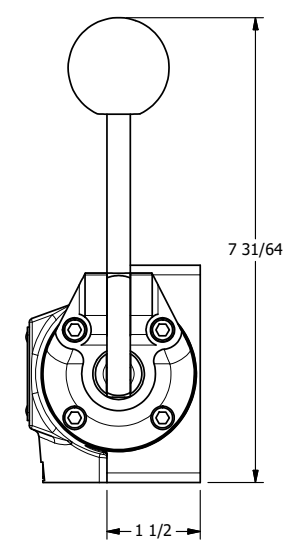

4 3 2 1

4 3 2 1

**AAA**  
 PRODUCTS  
 INTERNATIONAL  
 7114 Harry Hines Blvd  
 Dallas, TX 75235

TITLE: 1/2" SUBPLATE, LEVER, 3 POS,  
 DTNT A, REGEN SPR CTR FRM C,  
 90D LVR

DRAWING NO.:  
 DIM\_HX4PDR