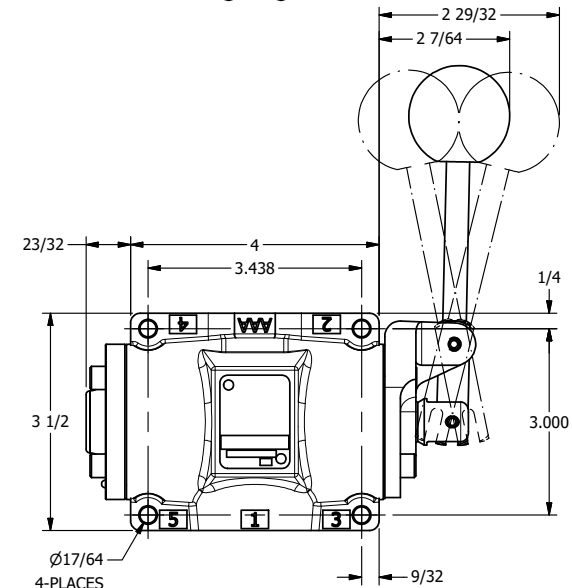

4 3 2 1

4 3 2 1

**AAA**  
 PRODUCTS  
 INTERNATIONAL  
 7114 Harry Hines Blvd  
 Dallas, TX 75235

TITLE: 1/2" SUBPLATE, LEVER, 3 POS,  
 DTNT A, REGEN SPR CTR FRM C,  
 90D LVR

DRAWING NO.:  
 DIM\_HX4PDR