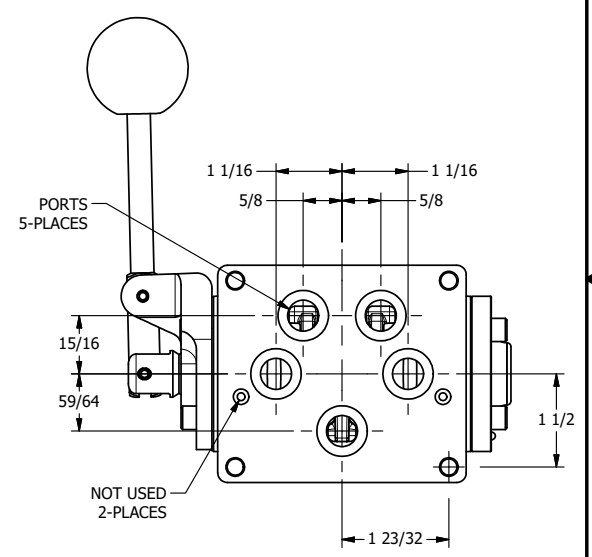

4 3 2 1

4 3 2 1

**AAA**  
 PRODUCTS  
 INTERNATIONAL  
 7114 Harry Hines Blvd  
 Dallas, TX 75235

TITLE: 1/2" SUBPLATE, LEVER, 3 POS,  
 DTNT A, REGEN SPR CTR FRM C,  
 90D LVR

DRAWING NO.:  
 DIM\_HX4PDR