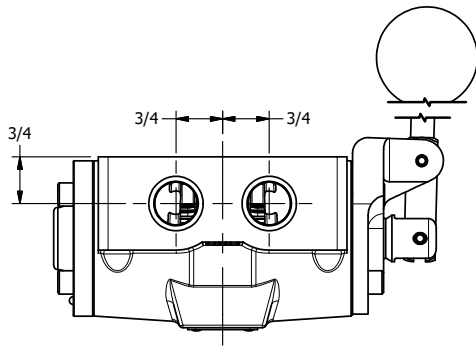

AAA
PRODUCTS
INTERNATIONAL

**AAA PRODUCTS
INTERNATIONAL**
7114 Harry Hines Blvd
Dallas, TX 75235

TITLE: 1/2" SIDE PORT, LEVER, 3 POS,
DTNT A, FLOAT SPR CTR FRM C,
180D LVR

DRAWING NO.:
DIM_HX4GT

4

3

2

1