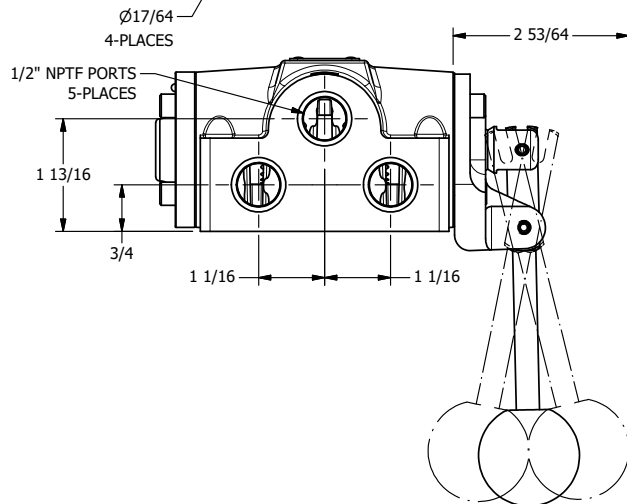

4

3

2

1

B

B

A

A

AAA
PRODUCTS
INTERNATIONAL

**AAA PRODUCTS
INTERNATIONAL**
7114 Harry Hines Blvd
Dallas, TX 75235

TITLE: 1/2" SIDE PORT, LEVER, 3 POS,
DTNT A, FLOAT SPR CTR FRM C,
180D LVR

DRAWING NO.:
DIM_HX4GT

4

3

2

1