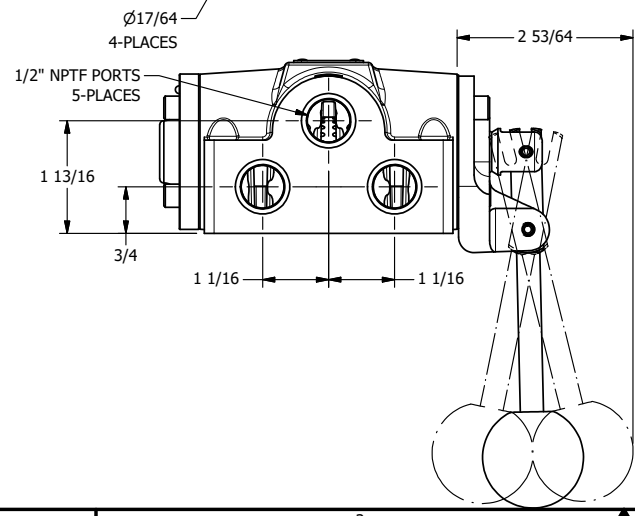

4

3

2

1

B

B

AAA
PRODUCTS
INTERNATIONAL

**AAA PRODUCTS
INTERNATIONAL**
7114 Harry Hines Blvd
Dallas, TX 75235

TITLE: 1/2" SIDE PORT, LEVER, 3 POS,
DTNT A, REGEN SPR CTR FRM C,
180D LVR

DRAWING NO.:
DIM_HX4DT

4

3

2

1

A

A

THE INFORMATION CONTAINED WITHIN THIS DOCUMENT IS PROPRIETARY TO AAA PRODUCTS AND MAY NOT BE DISCLOSED WITHOUT PRIOR WRITTEN CONSENT