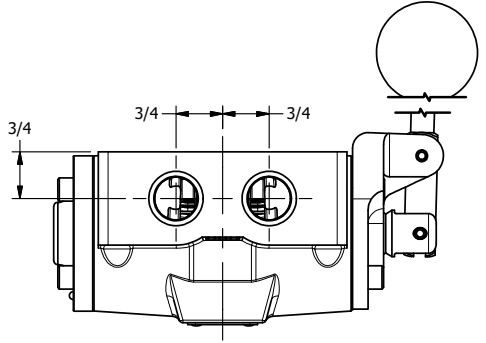

4

3

2

1

B

B

AAA
PRODUCTS
INTERNATIONAL

**AAA PRODUCTS
INTERNATIONAL**
7114 Harry Hines Blvd
Dallas, TX 75235

TITLE: 1/2" SIDE PORT, LEVER, 3 POS,
DTNT A, REGEN SPR CTR FRM C,
180D LVR

DRAWING NO.:
DIM_HX4DT

4

3

2

1

A

A

THE INFORMATION CONTAINED WITHIN THIS DOCUMENT IS PROPRIETARY TO AAA PRODUCTS AND MAY NOT BE DISCLOSED WITHOUT PRIOR WRITTEN CONSENT