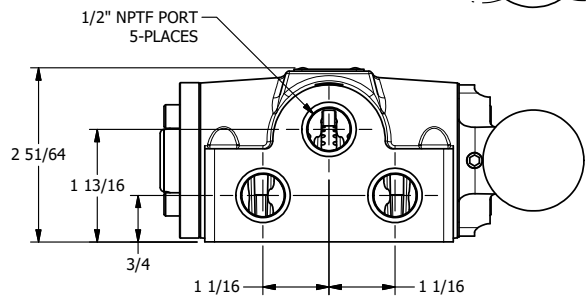

4

3

2

1

AAA
PRODUCTS
INTERNATIONAL

**AAA PRODUCTS
INTERNATIONAL**
7114 Harry Hines Blvd
Dallas, TX 75235

TITLE: 1/2" SIDE PORT, LEVER, 3 POS,
DTNT A, REGEN SPR CTR FRM C,
270D LVR

DRAWING NO.:
DIM_HX4DRT