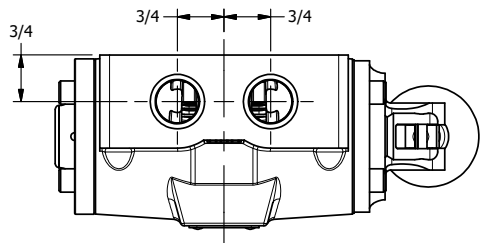

4

3

2

1

AAA
PRODUCTS
INTERNATIONAL

**AAA PRODUCTS
INTERNATIONAL**
7114 Harry Hines Blvd
Dallas, TX 75235

TITLE: 1/2" SIDE PORT, LEVER, 3 POS,
DTNT A, REGEN SPR CTR FRM C,
270D LVR

DRAWING NO.:
DIM_HX4DRT