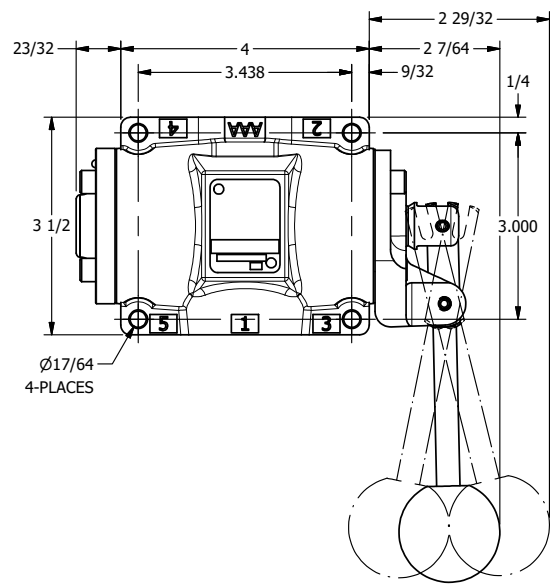

4

3

2

1

AAA
PRODUCTS
INTERNATIONAL

**AAA PRODUCTS
INTERNATIONAL**
7114 Harry Hines Blvd
Dallas, TX 75235

TITLE: 1/2" SIDE PORT, LEVER, 3 POS,
DTNT A, REGEN SPR CTR FRM C,
270D LVR

DRAWING NO.:
DIM_HX4DRT