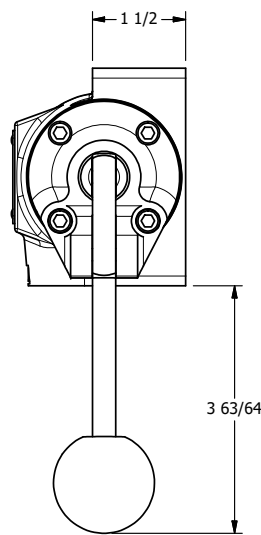

4

3

2

1

AAA
PRODUCTS
INTERNATIONAL

**AAA PRODUCTS
INTERNATIONAL**
7114 Harry Hines Blvd
Dallas, TX 75235

TITLE: 1/2" SIDE PORT, LEVER, 3 POS,
DTNT A, REGEN SPR CTR FRM C,
270D LVR

DRAWING NO.:
DIM_HX4DRT