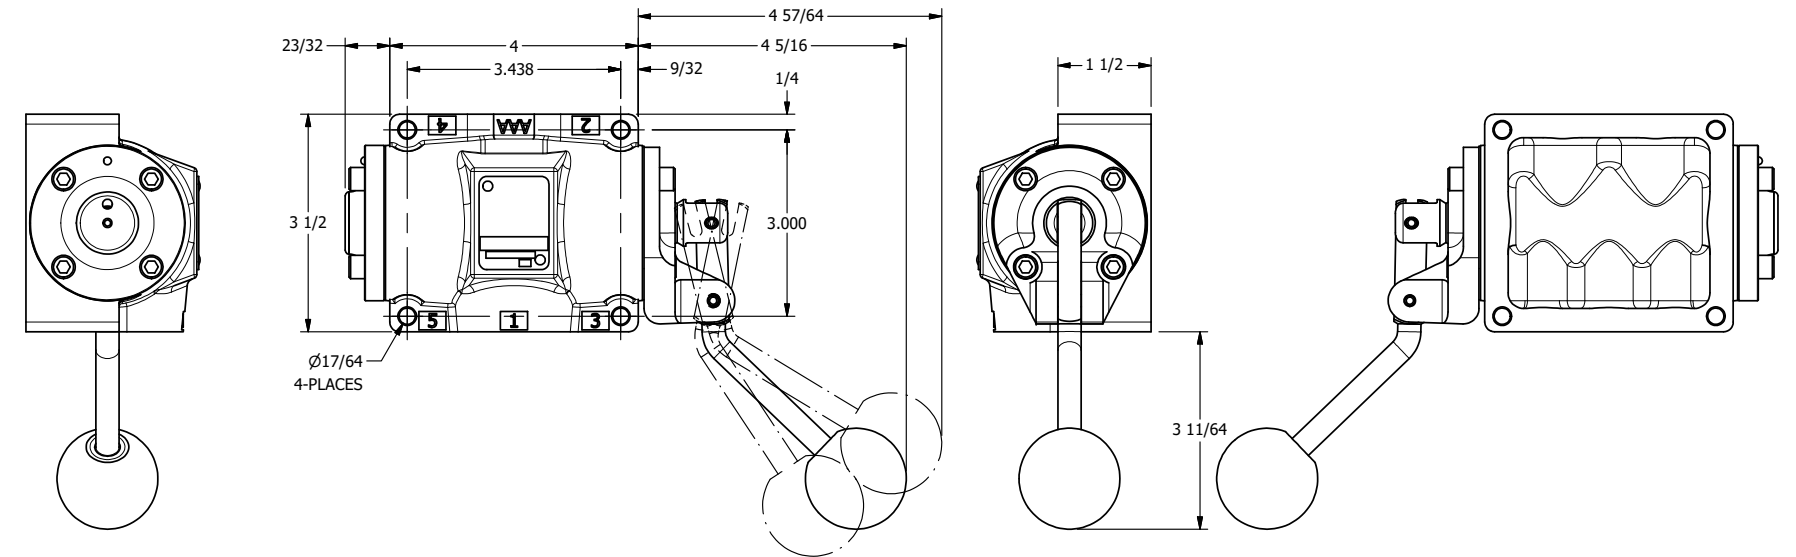

4 3 2 1

AAA
PRODUCTS
INTERNATIONAL

**AAA PRODUCTS
INTERNATIONAL**
7114 Harry Hines Blvd
Dallas, TX 75235

TITLE: 1/2" SIDE PORT, LEVER, 3 POS,
DTNT A, CLSD SPR CTR FRM C,
CRVD LVR, 270D LVR

DRAWING NO.:
DIM_HX4CRT