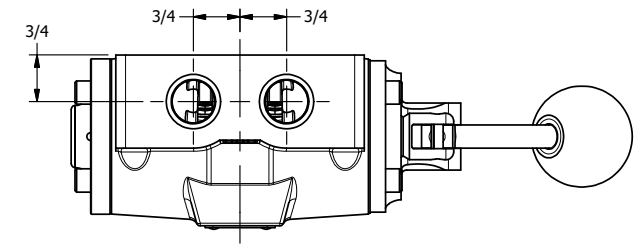

4 3 2 1

AAA
PRODUCTS
INTERNATIONAL

**AAA PRODUCTS
INTERNATIONAL**
7114 Harry Hines Blvd
Dallas, TX 75235

TITLE: 1/2" SIDE PORT, LEVER, 3 POS,
DTNT A, CLSD SPR CTR FRM C,
CRVD LVR, 270D LVR

DRAWING NO.:
DIM_HX4CRT