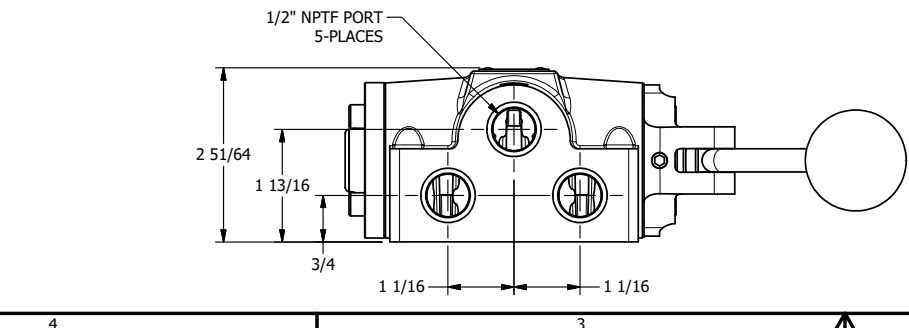

4 3 2 1

AAA
PRODUCTS
INTERNATIONAL

**AAA PRODUCTS
INTERNATIONAL**
7114 Harry Hines Blvd
Dallas, TX 75235

TITLE: 1/2" SIDE PORT, LEVER, 3 POS,
DTNT A, CLSD SPR CTR FRM C,
CRVD LVR, 270D LVR

DRAWING NO.:
DIM_HX4CRT