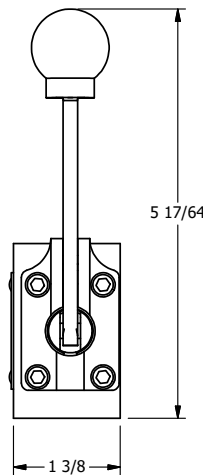

4

3

2

1

AAA
PRODUCTS
INTERNATIONAL

**AAA PRODUCTS
INTERNATIONAL**
7114 Harry Hines Blvd
Dallas, TX 75235

TITLE: 3/8" SIDE PORT, LEVER, 3 POS,
DTNT A, CLSD SPR CTR FRM C,
90D LVR

DRAWING NO.:
DIM_HX3R