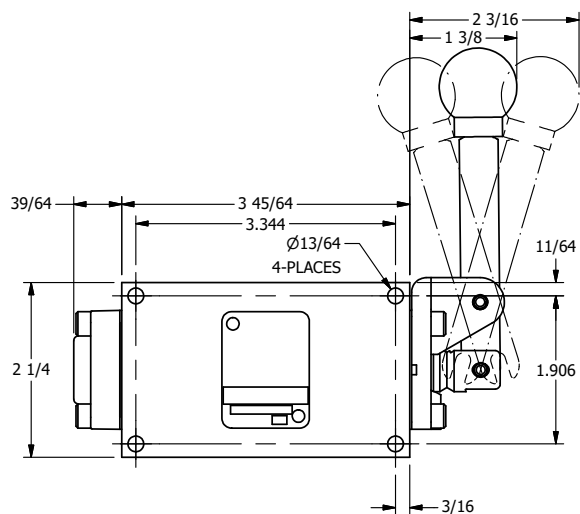

4

3

2

1

AAA
PRODUCTS
INTERNATIONAL

**AAA PRODUCTS
INTERNATIONAL**
7114 Harry Hines Blvd
Dallas, TX 75235

TITLE: 3/8" SIDE PORT, LEVER, 3 POS,
DTNT A, CLSD SPR CTR FRM C,
90D LVR

DRAWING NO.:
DIM_HX3R