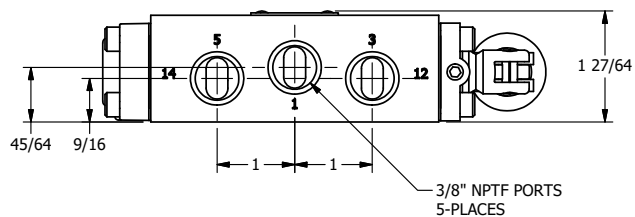

4

3

2

1

AAA
PRODUCTS
INTERNATIONAL

**AAA PRODUCTS
INTERNATIONAL**
7114 Harry Hines Blvd
Dallas, TX 75235

TITLE: 3/8" SIDE PORT, LEVER, 3 POS,
DTNT A, CLSD SPR CTR FRM C,
90D LVR

DRAWING NO.:
DIM_HX3R