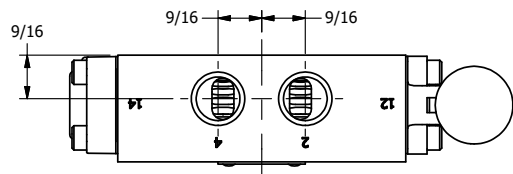

4

3

2

1

AAA
PRODUCTS
INTERNATIONAL

**AAA PRODUCTS
INTERNATIONAL**
7114 Harry Hines Blvd
Dallas, TX 75235

TITLE: 3/8" SIDE PORT, LEVER, 3 POS,
DTNT A, CLSD SPR CTR FRM C,
90D LVR

DRAWING NO.:
DIM_HX3R