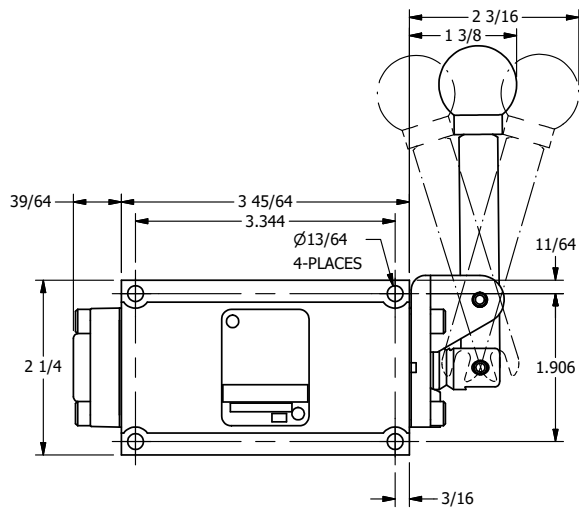

4

3

2

1

B

B

A

A

4

3

2

1

AAA
PRODUCTS
INTERNATIONAL

AAA PRODUCTS INTERNATIONAL
7114 Harry Hines Blvd
Dallas, TX 75235

TITLE: 3/8" SUBPLATE, LEVER, 3 POS,
DTNT A, CLSD SPR CTR FRM C,
90D LVR

DRAWING NO.:
DIM_HX3PR

THE INFORMATION CONTAINED WITHIN THIS DOCUMENT IS PROPRIETARY TO AAA PRODUCTS AND MAY NOT BE DISCLOSED WITHOUT PRIOR WRITTEN CONSENT