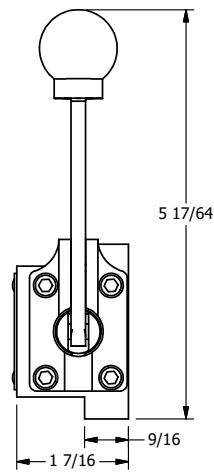

4

3

2

1

B

B

A

A

4

3

2

1

AAA
PRODUCTS
INTERNATIONAL

AAA PRODUCTS INTERNATIONAL
7114 Harry Hines Blvd
Dallas, TX 75235

TITLE: 3/8" SUBPLATE, LEVER, 3 POS,
DTNT A, CLSD SPR CTR FRM C,
90D LVR

DRAWING NO.:
DIM_HX3PR