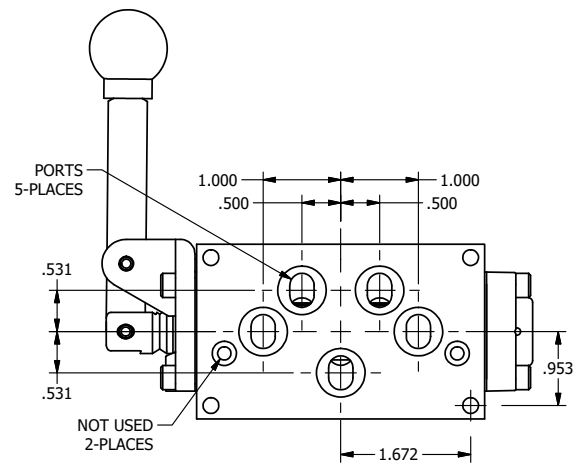

4

3

2

1

B

B

A

A

4

3

2

1

AAA
PRODUCTS
INTERNATIONAL

AAA PRODUCTS INTERNATIONAL
7114 Harry Hines Blvd
Dallas, TX 75235

TITLE: 3/8" SUBPLATE, LEVER, 3 POS,
DTNT A, CLSD SPR CTR FRM C,
90D LVR

DRAWING NO.:
DIM_HX3PR

THE INFORMATION CONTAINED WITHIN THIS DOCUMENT IS PROPRIETARY TO AAA PRODUCTS AND MAY NOT BE DISCLOSED WITHOUT PRIOR WRITTEN CONSENT